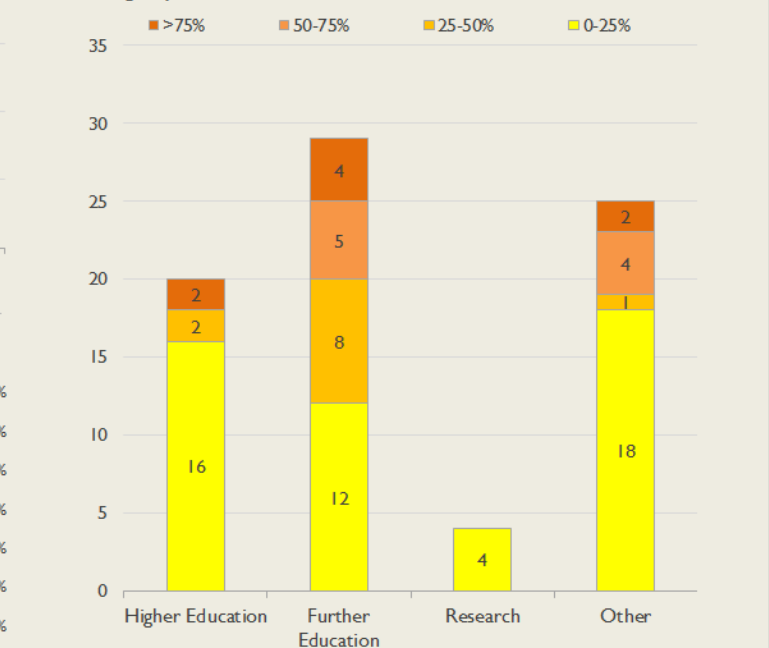

South West Service Outages - Last 12 Months

NB: Periods of scheduled and emergency maintenance are not included in reliability performance statistics

Connection Usage

Traffic usage is expressed as the sum, in megabits per second, of 90th percentile readings taken during the month, in whichever direction is the greater, for all links being charted

Usage by Connection - % of Available Bandwidth at 90th Percentile

South West Traffic Against Janet Traffic

Service Availability

The SLA target sets a minimum of 99.7% availability for each customer, averaged over a 12 month rolling period