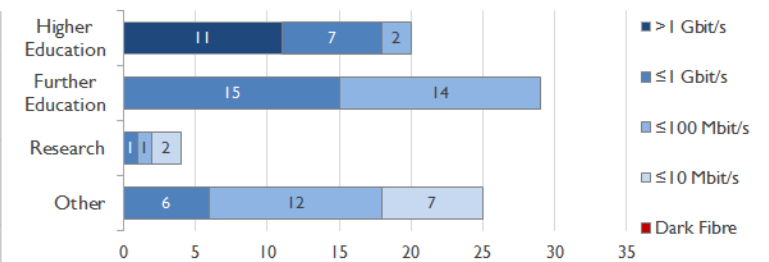

South West Service Report

February 2015

Service Reliability

The SLA sets a target minimum of 99.7% availability for each service averaged over a 12 month rolling period

Connections in South West by Bandwidth

Average Availability of All Services in South West				Average Availability of All Services in Janet			
Feb 2015	Equivalent Unavailability in Minutes per Service	12 Months Rolling	Equivalent Unavailability in Minutes per Service	Feb 2015	Equivalent Unavailability in Minutes per Service	12 Months Rolling	Equivalent Unavailability in Minutes per Service
100%	0	>99.99%	7	99.97%	13	99.96%	198
Mean Time to Repair		Average Faults per Service per Year		Mean Time to Repair		Average Faults per Service per Year	
13h 17m		0.13		6h 03m		0.61	
Based on 17 faults over the last 24 months				Based on 1214 faults over the last 24 months			

South West Service Outages - Last 12 Months

NB: Periods of scheduled and emergency maintenance are not included in reliability performance statistics

Connection Usage

Traffic usage is expressed as the sum, in megabits per second, of 90th percentile readings taken during the month, in whichever direction is the greater, for all links being charted