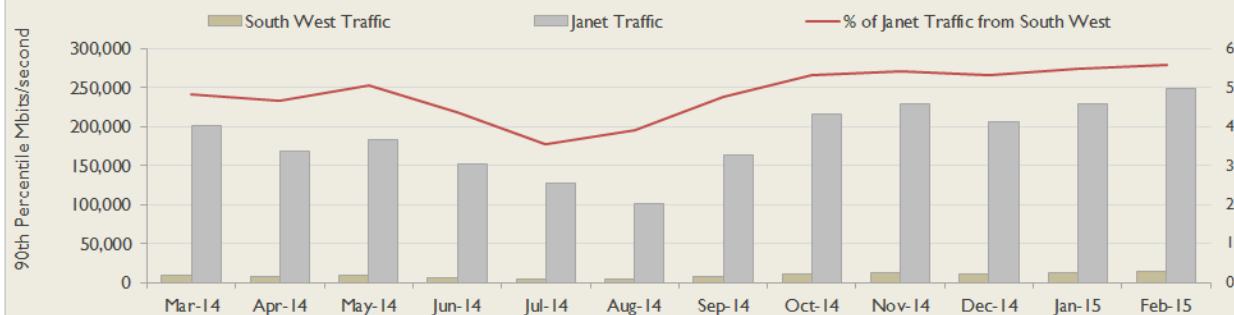

Average Availability of All Services in South West				Average Availability of All Services in Janet			
Feb 2015	Equivalent Unavailability in Minutes per Service	12 Months Rolling	Equivalent Unavailability in Minutes per Service	Feb 2015	Equivalent Unavailability in Minutes per Service	12 Months Rolling	Equivalent Unavailability in Minutes per Service
100%	0	>99.99%	7	99.97%	13	99.96%	198
Mean Time to Repair		Average Faults per Service per Year		Mean Time to Repair		Average Faults per Service per Year	
13h 17m		0.13		6h 03m		0.61	
Based on 17 faults over the last 24 months				Based on 1214 faults over the last 24 months			

South West Service Outages - Last 12 Months

NB: Periods of scheduled and emergency maintenance are not included in reliability performance statistics

Connection Usage

Traffic usage is expressed as the sum, in megabits per second, of 90th percentile readings taken during the month, in whichever direction is the greater, for all links being charted

Usage by Connection - % of Available Bandwidth at 90th Percentile

South West Traffic Against Janet Traffic

Service Availability

The SLA target sets a minimum of 99.7% availability for each customer, averaged over a 12 month rolling period