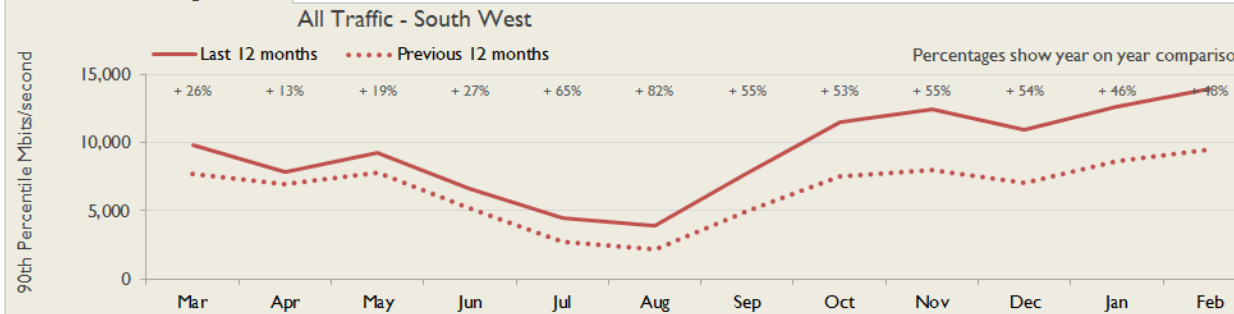

South West Service Report

February 2015

Service Reliability

The SLA sets a target minimum of 99.7% availability for each service averaged over a 12 month rolling period

Connections in South West by Bandwidth

Average Availability of All Services in South West				Average Availability of All Services in Janet			
Feb 2015	Equivalent Unavailability in Minutes per Service	12 Months Rolling	Equivalent Unavailability in Minutes per Service	Feb 2015	Equivalent Unavailability in Minutes per Service	12 Months Rolling	Equivalent Unavailability in Minutes per Service
100%	0	>99.99%	7	99.97%	13	99.96%	198
Mean Time to Repair		Average Faults per Service per Year		Mean Time to Repair		Average Faults per Service per Year	
13h 17m		0.13		6h 03m		0.61	
Based on 17 faults over the last 24 months				Based on 1214 faults over the last 24 months			

South West Service Outages - Last 12 Months

NB: Periods of scheduled and emergency maintenance are not included in reliability performance statistics

Connection Usage

Traffic usage is expressed as the sum, in megabits per second, of 90th percentile readings taken during the month, in whichever direction is the greater, for all links being charted

Usage by Connection - % of Available Bandwidth at 90th Percentile

South West Traffic Against Janet Traffic

Service Availability

The SLA target sets a minimum of 99.7% availability for each customer, averaged over a 12 month rolling period