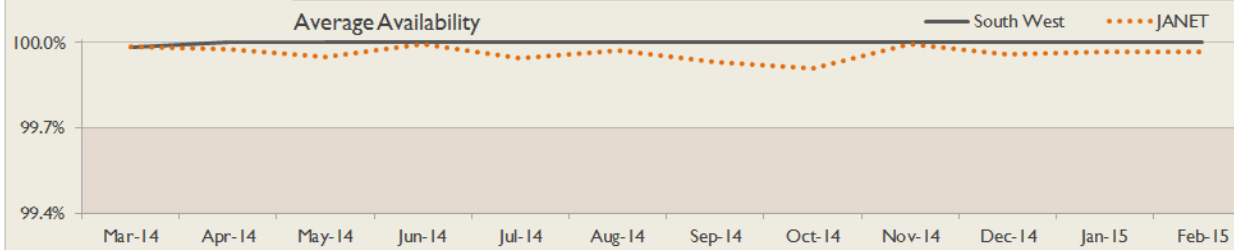

South West Service Report

February 2015

Service Reliability

The SLA sets a target minimum of 99.7% availability for each service averaged over a 12 month rolling period

Connections in South West by Bandwidth

Average Availability of All Services in South West				Average Availability of All Services in Janet			
Feb 2015	Equivalent Unavailability in Minutes per Service	12 Months Rolling	Equivalent Unavailability in Minutes per Service	Feb 2015	Equivalent Unavailability in Minutes per Service	12 Months Rolling	Equivalent Unavailability in Minutes per Service
100%	0	>99.99%	7	99.97%	13	99.96%	198
Mean Time to Repair		Average Faults per Service per Year		Mean Time to Repair		Average Faults per Service per Year	
13h 17m		0.13		6h 03m		0.61	
Based on 17 faults over the last 24 months				Based on 1214 faults over the last 24 months			

South West Service Outages - Last 12 Months

NB: Periods of scheduled and emergency maintenance are not included in reliability performance statistics

Connection Usage

Traffic usage is expressed as the sum, in megabits per second, of 90th percentile readings taken during the month, in whichever direction is the greater, for all links being charted

Usage by Connection - % of Available Bandwidth at 90th Percentile

South West Traffic Against Janet Traffic

Service Availability

The SLA target sets a minimum of 99.7% availability for each customer, averaged over a 12 month rolling period