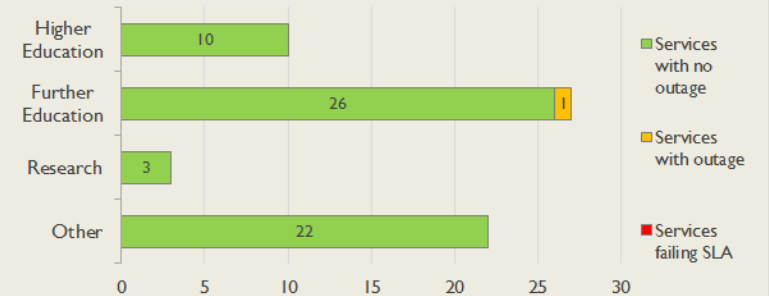

South West Service Report

February 2015

Service Reliability

The SLA sets a target minimum of 99.7% availability for each service averaged over a 12 month rolling period

Connections in South West by Bandwidth

Average Availability of All Services in South West				Average Availability of All Services in Janet			
Feb 2015	Equivalent Unavailability in Minutes per Service	12 Months Rolling	Equivalent Unavailability in Minutes per Service	Feb 2015	Equivalent Unavailability in Minutes per Service	12 Months Rolling	Equivalent Unavailability in Minutes per Service
100%	0	>99.99%	7	99.97%	13	99.96%	198
Mean Time to Repair		Average Faults per Service per Year		Mean Time to Repair		Average Faults per Service per Year	
13h 17m		0.13		6h 03m		0.61	
Based on 17 faults over the last 24 months				Based on 1214 faults over the last 24 months			

South West Service Outages - Last 12 Months

NB: Periods of scheduled and emergency maintenance are not included in reliability performance statistics

Connection Usage

Traffic usage is expressed as the sum, in megabits per second, of 90th percentile readings taken during the month, in whichever direction is the greater, for all links being charted

Usage by Connection - % of Available Bandwidth at 90th Percentile

South West Traffic Against Janet Traffic

Service Availability

The SLA target sets a minimum of 99.7% availability for each customer, averaged over a 12 month rolling period