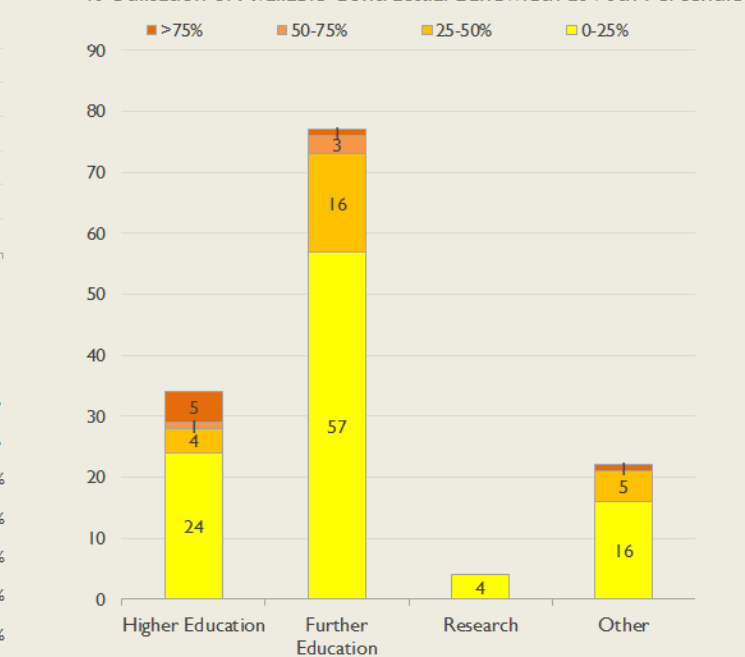

North West Service Outages - Last 12 Months

NB: Periods of scheduled and emergency maintenance are not included in reliability performance statistics

Connection Usage

Traffic usage is expressed as the sum, in megabits per second, of 90th percentile readings taken during the month, in whichever direction is the greater, for all links being charted

% Utilisation of Available Contractual Bandwidth at 90th Percentile

North West Traffic Against Janet Traffic

Service Availability

The SLA target sets a minimum of 99.7% availability for each customer, averaged over a 12 month rolling period