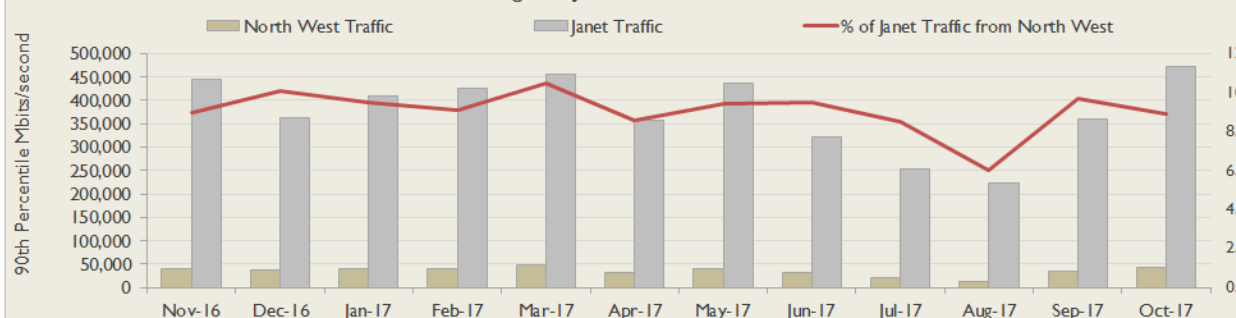

Average Availability of All Services in North West				Average Availability of All Services in Janet			
Oct 2017	Equivalent Unavailability in Minutes per Service	12 Months Rolling	Equivalent Unavailability in Minutes per Service	Oct 2017	Equivalent Unavailability in Minutes per Service	12 Months Rolling	Equivalent Unavailability in Minutes per Service
99.98%	10	99.97%	177	99.98%	9	99.98%	115
Mean Time to Repair		Average Faults per Service per Year		Mean Time to Repair		Average Faults per Service per Year	
4h 44m		1.25		5h 48m		0.46	
Based on 283 faults over the last 24 months				Based on 1045 faults over the last 24 months			

North West Service Outages - Last 12 Months

NB: Periods of scheduled and emergency maintenance are not included in reliability performance statistics

Connection Usage

Traffic usage is expressed as the sum, in megabits per second, of 90th percentile readings taken during the month, in whichever direction is the greater, for all links being charted

% Utilisation of Available Contractual Bandwidth at 90th Percentile

North West Traffic Against Janet Traffic

Service Availability

The SLA target sets a minimum of 99.7% availability for each customer, averaged over a 12 month rolling period