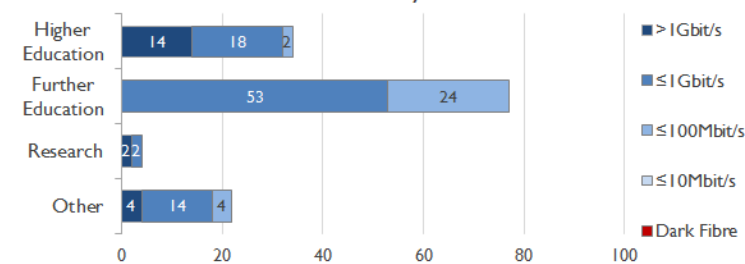

janet

North West Service Report

October 2017

Service Reliability

The SLA sets a target minimum of 99.7% availability for each service averaged over a 12 month rolling period

Connections in North West by Contractual Bandwidth

Average Availability of All Services in North West				Average Availability of All Services in Janet			
Oct 2017	Equivalent Unavailability in Minutes per Service	12 Months Rolling	Equivalent Unavailability in Minutes per Service	Oct 2017	Equivalent Unavailability in Minutes per Service	12 Months Rolling	Equivalent Unavailability in Minutes per Service
99.98%	10	99.97%	177	99.98%	9	99.98%	115
Mean Time to Repair		Average Faults per Service per Year		Mean Time to Repair		Average Faults per Service per Year	
4h 44m		1.25		5h 48m		0.46	
Based on 283 faults over the last 24 months				Based on 1045 faults over the last 24 months			

North West Service Outages - Last 12 Months

NB: Periods of scheduled and emergency maintenance are not included in reliability performance statistics

Connection Usage

Traffic usage is expressed as the sum, in megabits per second, of 90th percentile readings taken during the month, in whichever direction is the greater, for all links being charted