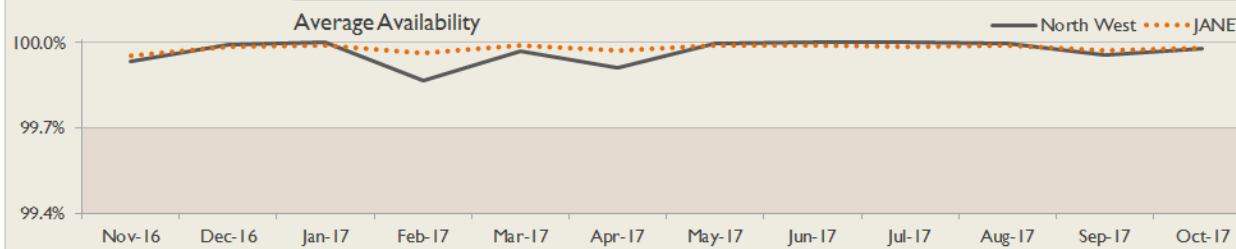

janet

North West Service Report

October 2017

Service Reliability

The SLA sets a target minimum of 99.7% availability for each service averaged over a 12 month rolling period

Connections in North West by Contractual Bandwidth

Average Availability of All Services in North West				Average Availability of All Services in Janet			
Oct 2017	Equivalent Unavailability in Minutes per Service	12 Months Rolling	Equivalent Unavailability in Minutes per Service	Oct 2017	Equivalent Unavailability in Minutes per Service	12 Months Rolling	Equivalent Unavailability in Minutes per Service
99.98%	10	99.97%	177	99.98%	9	99.98%	115
Mean Time to Repair		Average Faults per Service per Year		Mean Time to Repair		Average Faults per Service per Year	
4h 44m		1.25		5h 48m		0.46	
Based on 283 faults over the last 24 months				Based on 1045 faults over the last 24 months			

North West Service Outages - Last 12 Months

NB: Periods of scheduled and emergency maintenance are not included in reliability performance statistics

Connection Usage

Traffic usage is expressed as the sum, in megabits per second, of 90th percentile readings taken during the month, in whichever direction is the greater, for all links being charted

% Utilisation of Available Contractual Bandwidth at 90th Percentile

North West Traffic Against Janet Traffic

Service Availability

The SLA target sets a minimum of 99.7% availability for each customer, averaged over a 12 month rolling period