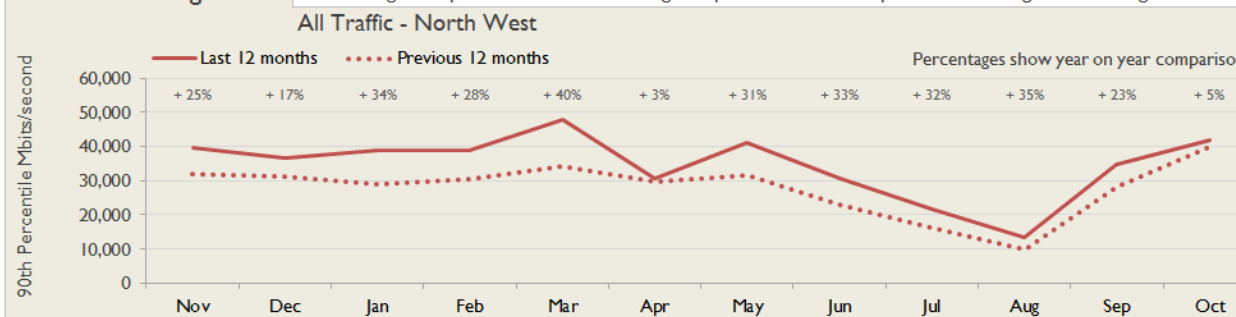

janet

North West Service Report

October 2017

Service Reliability

The SLA sets a target minimum of 99.7% availability for each service averaged over a 12 month rolling period

Connections in North West by Contractual Bandwidth

Average Availability of All Services in North West				Average Availability of All Services in Janet			
Oct 2017	Equivalent Unavailability in Minutes per Service	12 Months Rolling	Equivalent Unavailability in Minutes per Service	Oct 2017	Equivalent Unavailability in Minutes per Service	12 Months Rolling	Equivalent Unavailability in Minutes per Service
99.98%	10	99.97%	177	99.98%	9	99.98%	115
Mean Time to Repair		Average Faults per Service per Year		Mean Time to Repair		Average Faults per Service per Year	
4h 44m		1.25		5h 48m		0.46	
Based on 283 faults over the last 24 months				Based on 1045 faults over the last 24 months			

North West Service Outages - Last 12 Months

NB: Periods of scheduled and emergency maintenance are not included in reliability performance statistics

Connection Usage

Traffic usage is expressed as the sum, in megabits per second, of 90th percentile readings taken during the month, in whichever direction is the greater, for all links being charted

% Utilisation of Available Contractual Bandwidth at 90th Percentile

North West Traffic Against Janet Traffic

Service Availability

The SLA target sets a minimum of 99.7% availability for each customer, averaged over a 12 month rolling period