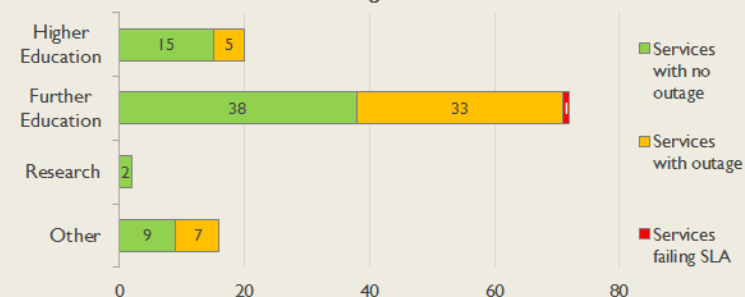

janet

North West Service Report

October 2017

Service Reliability

The SLA sets a target minimum of 99.7% availability for each service averaged over a 12 month rolling period

Connections in North West by Contractual Bandwidth

Average Availability of All Services in North West				Average Availability of All Services in Janet			
Oct 2017	Equivalent Unavailability in Minutes per Service	12 Months Rolling	Equivalent Unavailability in Minutes per Service	Oct 2017	Equivalent Unavailability in Minutes per Service	12 Months Rolling	Equivalent Unavailability in Minutes per Service
99.98%	10	99.97%	177	99.98%	9	99.98%	115
Mean Time to Repair		Average Faults per Service per Year		Mean Time to Repair		Average Faults per Service per Year	
4h 44m		1.25		5h 48m		0.46	
Based on 283 faults over the last 24 months				Based on 1045 faults over the last 24 months			

North West Service Outages - Last 12 Months

NB: Periods of scheduled and emergency maintenance are not included in reliability performance statistics

Connection Usage

Traffic usage is expressed as the sum, in megabits per second, of 90th percentile readings taken during the month, in whichever direction is the greater, for all links being charted