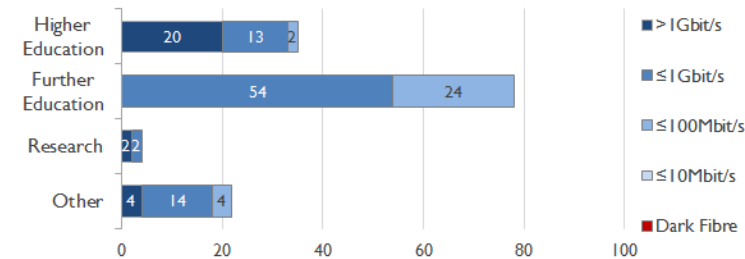

janet

North West Service Report

November 2017

Service Reliability

The SLA sets a target minimum of 99.7% availability for each service averaged over a 12 month rolling period

Connections in North West by Contractual Bandwidth

Average Availability of All Services in North West				Average Availability of All Services in Janet			
Nov 2017	Equivalent Unavailability in Minutes per Service	12 Months Rolling	Equivalent Unavailability in Minutes per Service	Nov 2017	Equivalent Unavailability in Minutes per Service	12 Months Rolling	Equivalent Unavailability in Minutes per Service
99.93%	28	99.97%	177	99.98%	8	99.98%	97
Mean Time to Repair		Average Faults per Service per Year		Mean Time to Repair		Average Faults per Service per Year	
4h 47m		0.82		5h 50m		0.42	
Based on 186 faults over the last 24 months				Based on 953 faults over the last 24 months			

North West Service Outages - Last 12 Months

NB: Periods of scheduled and emergency maintenance are not included in reliability performance statistics

Connection Usage

Traffic usage is expressed as the sum, in megabits per second, of 90th percentile readings taken during the month, in whichever direction is the greater, for all links being charted