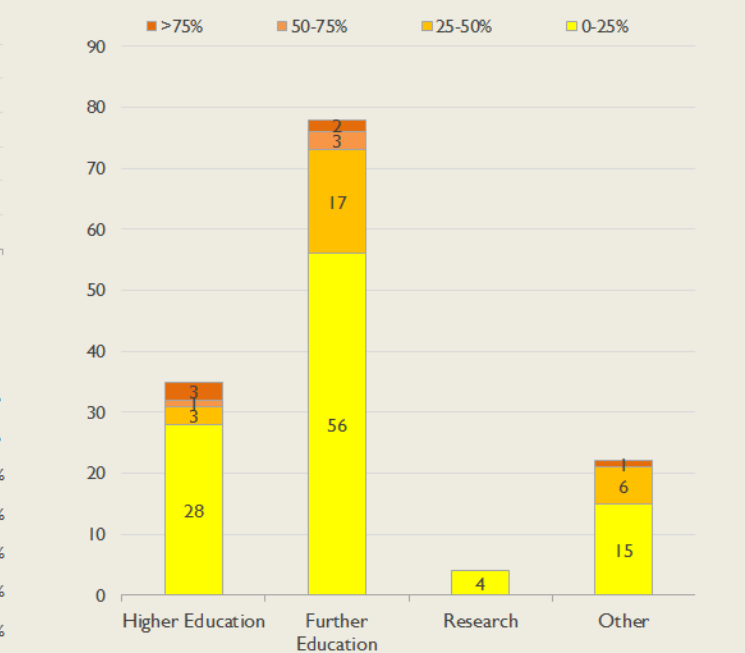

North West Service Outages - Last 12 Months

NB: Periods of scheduled and emergency maintenance are not included in reliability performance statistics

Connection Usage

Traffic usage is expressed as the sum, in megabits per second, of 90th percentile readings taken during the month, in whichever direction is the greater, for all links being charted

% Utilisation of Available Contractual Bandwidth at 90th Percentile

North West Traffic Against Janet Traffic

Service Availability

The SLA target sets a minimum of 99.7% availability for each customer, averaged over a 12 month rolling period