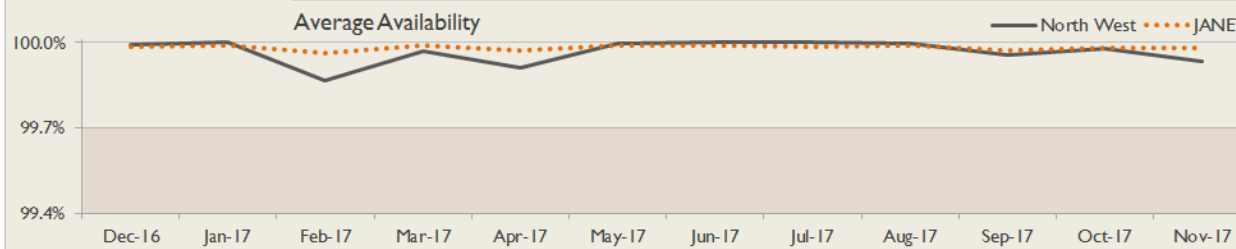

janet

North West Service Report

November 2017

Service Reliability

The SLA sets a target minimum of 99.7% availability for each service averaged over a 12 month rolling period

Connections in North West by Contractual Bandwidth

Average Availability of All Services in North West				Average Availability of All Services in Janet			
Nov 2017	Equivalent Unavailability in Minutes per Service	12 Months Rolling	Equivalent Unavailability in Minutes per Service	Nov 2017	Equivalent Unavailability in Minutes per Service	12 Months Rolling	Equivalent Unavailability in Minutes per Service
99.93%	28	99.97%	177	99.98%	8	99.98%	97
Mean Time to Repair		Average Faults per Service per Year		Mean Time to Repair		Average Faults per Service per Year	
4h 47m		0.82		5h 50m		0.42	
Based on 186 faults over the last 24 months				Based on 953 faults over the last 24 months			

North West Service Outages - Last 12 Months

NB: Periods of scheduled and emergency maintenance are not included in reliability performance statistics

Connection Usage

Traffic usage is expressed as the sum, in megabits per second, of 90th percentile readings taken during the month, in whichever direction is the greater, for all links being charted

% Utilisation of Available Contractual Bandwidth at 90th Percentile

North West Traffic Against Janet Traffic

Service Availability

The SLA target sets a minimum of 99.7% availability for each customer, averaged over a 12 month rolling period