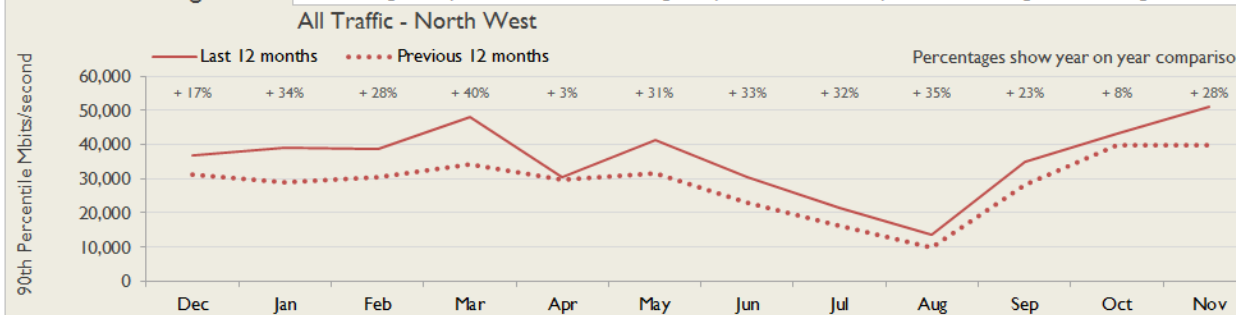

janet

North West Service Report

November 2017

Service Reliability

The SLA sets a target minimum of 99.7% availability for each service averaged over a 12 month rolling period

Connections in North West by Contractual Bandwidth

Average Availability of All Services in North West				Average Availability of All Services in Janet			
Nov 2017	Equivalent Unavailability in Minutes per Service	12 Months Rolling	Equivalent Unavailability in Minutes per Service	Nov 2017	Equivalent Unavailability in Minutes per Service	12 Months Rolling	Equivalent Unavailability in Minutes per Service
99.93%	28	99.97%	177	99.98%	8	99.98%	97
Mean Time to Repair		Average Faults per Service per Year		Mean Time to Repair		Average Faults per Service per Year	
4h 47m		0.82		5h 50m		0.42	
Based on 186 faults over the last 24 months				Based on 953 faults over the last 24 months			

North West Service Outages - Last 12 Months

NB: Periods of scheduled and emergency maintenance are not included in reliability performance statistics

Connection Usage

Traffic usage is expressed as the sum, in megabits per second, of 90th percentile readings taken during the month, in whichever direction is the greater, for all links being charted

% Utilisation of Available Contractual Bandwidth at 90th Percentile

North West Traffic Against Janet Traffic

Service Availability

The SLA target sets a minimum of 99.7% availability for each customer, averaged over a 12 month rolling period