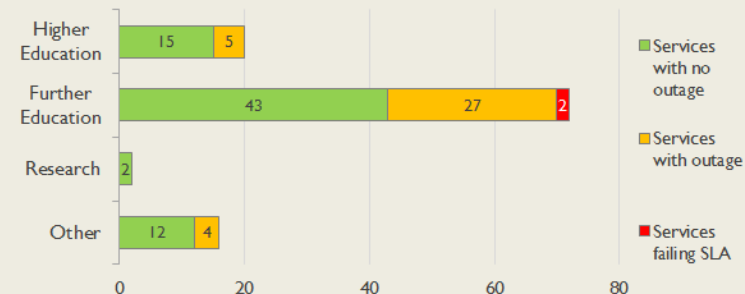

janet

North West Service Report

November 2017

Service Reliability

The SLA sets a target minimum of 99.7% availability for each service averaged over a 12 month rolling period

Connections in North West by Contractual Bandwidth

Average Availability of All Services in North West				Average Availability of All Services in Janet			
Nov 2017	Equivalent Unavailability in Minutes per Service	12 Months Rolling	Equivalent Unavailability in Minutes per Service	Nov 2017	Equivalent Unavailability in Minutes per Service	12 Months Rolling	Equivalent Unavailability in Minutes per Service
99.93%	28	99.97%	177	99.98%	8	99.98%	97
Mean Time to Repair		Average Faults per Service per Year		Mean Time to Repair		Average Faults per Service per Year	
4h 47m		0.82		5h 50m		0.42	
Based on 186 faults over the last 24 months				Based on 953 faults over the last 24 months			

North West Service Outages - Last 12 Months

NB: Periods of scheduled and emergency maintenance are not included in reliability performance statistics

Connection Usage

Traffic usage is expressed as the sum, in megabits per second, of 90th percentile readings taken during the month, in whichever direction is the greater, for all links being charted