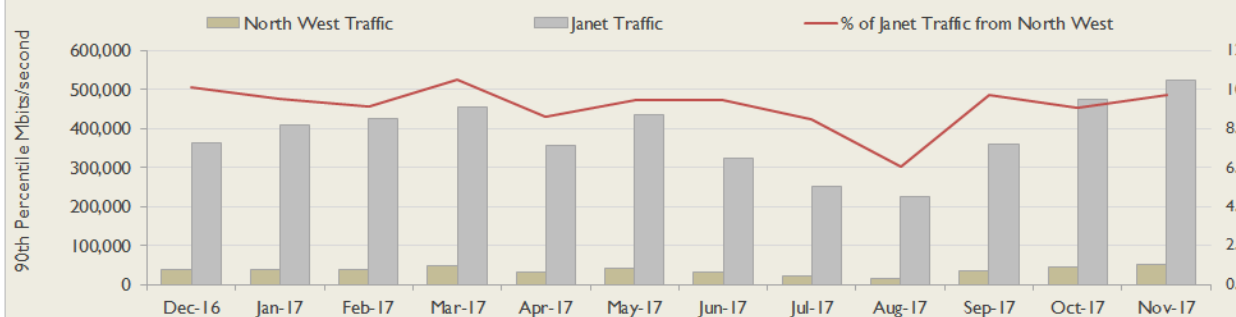

North West Service Outages - Last 12 Months

NB: Periods of scheduled and emergency maintenance are not included in reliability performance statistics

Connection Usage

Traffic usage is expressed as the sum, in megabits per second, of 90th percentile readings taken during the month, in whichever direction is the greater, for all links being charted

% Utilisation of Available Contractual Bandwidth at 90th Percentile

North West Traffic Against Janet Traffic

Service Availability

The SLA target sets a minimum of 99.7% availability for each customer, averaged over a 12 month rolling period