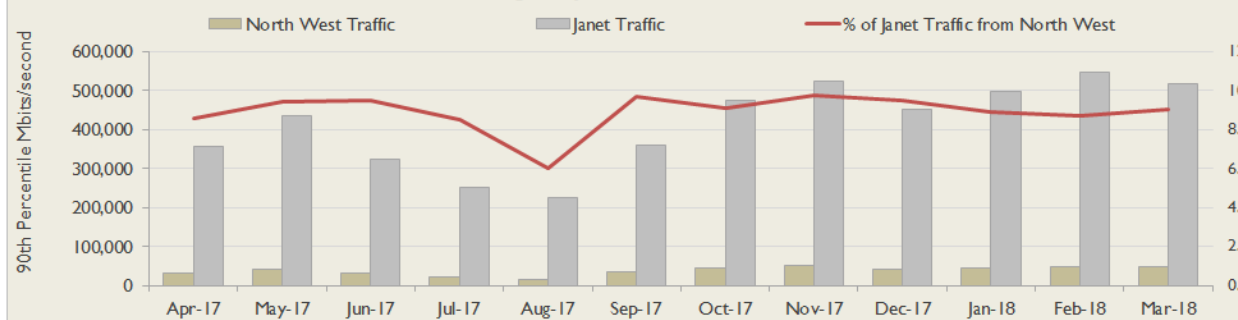

Average Availability of All Services in North West				Average Availability of All Services in Janet			
Mar 2018	Equivalent Unavailability in Minutes per Service	12 Months Rolling	Equivalent Unavailability in Minutes per Service	Mar 2018	Equivalent Unavailability in Minutes per Service	12 Months Rolling	Equivalent Unavailability in Minutes per Service
<b>99.94%</b>	<b>25</b>	<b>99.98%</b>	<b>125</b>	<b>99.97%</b>	<b>11</b>	<b>99.98%</b>	<b>82</b>
Mean Time to Repair		Average Faults per Service per Year		Mean Time to Repair		Average Faults per Service per Year	
<b>4h 15m</b>		<b>0.77</b>		<b>4h 57m</b>		<b>0.38</b>	
Based on 178 faults over the last 24 months				Based on 875 faults over the last 24 months			

**North West Service Outages - Last 12 Months**

NB: Periods of scheduled and emergency maintenance are not included in reliability performance statistics

**Connection Usage**

Traffic usage is expressed as the sum, in megabits per second, of 90th percentile readings taken during the month, in whichever direction is the greater, for all links being charted

**% Utilisation of Available Contractual Bandwidth at 90th Percentile**

**North West Traffic Against Janet Traffic**

## Service Availability

The SLA target sets a minimum of 99.7% availability for each customer, averaged over a 12 month rolling period

Periods of scheduled and emergency maintenance are discounted when calculating availability of services