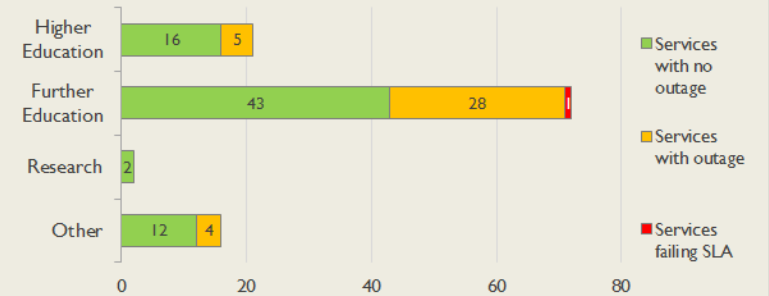

janet

North West Service Report

March 2018

**Service Reliability**

The SLA sets a target minimum of 99.7% availability for each service averaged over a 12 month rolling period

**Connections in North West by Contractual Bandwidth**

Average Availability of All Services in North West				Average Availability of All Services in Janet			
Mar 2018	Equivalent Unavailability in Minutes per Service	12 Months Rolling	Equivalent Unavailability in Minutes per Service	Mar 2018	Equivalent Unavailability in Minutes per Service	12 Months Rolling	Equivalent Unavailability in Minutes per Service
<b>99.94%</b>	<b>25</b>	<b>99.98%</b>	<b>125</b>	<b>99.97%</b>	<b>11</b>	<b>99.98%</b>	<b>82</b>
Mean Time to Repair		Average Faults per Service per Year		Mean Time to Repair		Average Faults per Service per Year	
<b>4h 15m</b>		<b>0.77</b>		<b>4h 57m</b>		<b>0.38</b>	
Based on 178 faults over the last 24 months				Based on 875 faults over the last 24 months			

**North West Service Outages - Last 12 Months**

NB: Periods of scheduled and emergency maintenance are not included in reliability performance statistics

**Connection Usage**

Traffic usage is expressed as the sum, in megabits per second, of 90th percentile readings taken during the month, in whichever direction is the greater, for all links being charted