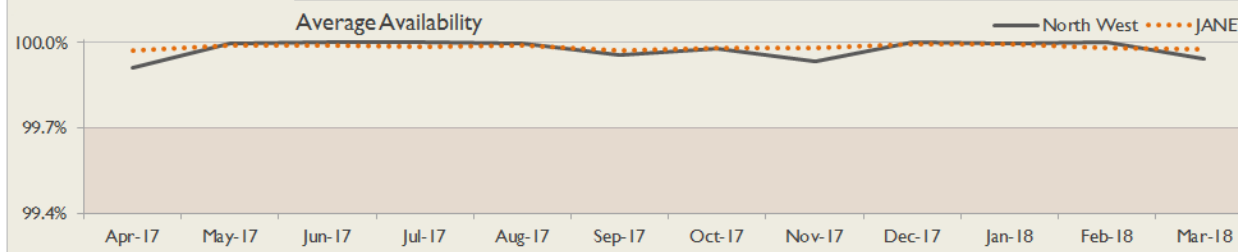

janet

North West Service Report

March 2018

**Service Reliability**

The SLA sets a target minimum of 99.7% availability for each service averaged over a 12 month rolling period

**Connections in North West by Contractual Bandwidth**

Average Availability of All Services in North West				Average Availability of All Services in Janet			
Mar 2018	Equivalent Unavailability in Minutes per Service	12 Months Rolling	Equivalent Unavailability in Minutes per Service	Mar 2018	Equivalent Unavailability in Minutes per Service	12 Months Rolling	Equivalent Unavailability in Minutes per Service
<b>99.94%</b>	<b>25</b>	<b>99.98%</b>	<b>125</b>	<b>99.97%</b>	<b>11</b>	<b>99.98%</b>	<b>82</b>
Mean Time to Repair		Average Faults per Service per Year		Mean Time to Repair		Average Faults per Service per Year	
<b>4h 15m</b>		<b>0.77</b>		<b>4h 57m</b>		<b>0.38</b>	
Based on 178 faults over the last 24 months				Based on 875 faults over the last 24 months			

**North West Service Outages - Last 12 Months**

NB: Periods of scheduled and emergency maintenance are not included in reliability performance statistics

**Connection Usage**

Traffic usage is expressed as the sum, in megabits per second, of 90th percentile readings taken during the month, in whichever direction is the greater, for all links being charted