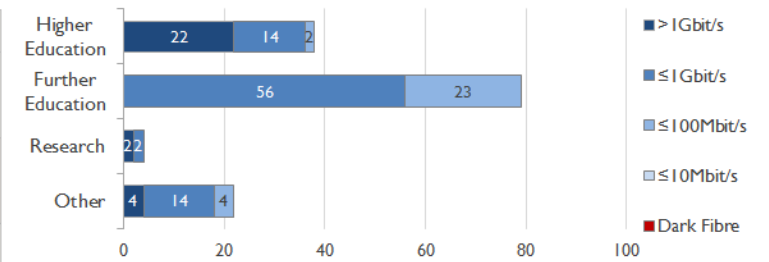

janet

North West Service Report

March 2018

**Service Reliability**

The SLA sets a target minimum of 99.7% availability for each service averaged over a 12 month rolling period

**Connections in North West by Contractual Bandwidth**

Average Availability of All Services in North West				Average Availability of All Services in Janet			
Mar 2018	Equivalent Unavailability in Minutes per Service	12 Months Rolling	Equivalent Unavailability in Minutes per Service	Mar 2018	Equivalent Unavailability in Minutes per Service	12 Months Rolling	Equivalent Unavailability in Minutes per Service
<b>99.94%</b>	<b>25</b>	<b>99.98%</b>	<b>125</b>	<b>99.97%</b>	<b>11</b>	<b>99.98%</b>	<b>82</b>
Mean Time to Repair		Average Faults per Service per Year		Mean Time to Repair		Average Faults per Service per Year	
<b>4h 15m</b>		<b>0.77</b>		<b>4h 57m</b>		<b>0.38</b>	
Based on 178 faults over the last 24 months				Based on 875 faults over the last 24 months			

**North West Service Outages - Last 12 Months**

NB: Periods of scheduled and emergency maintenance are not included in reliability performance statistics

**Connection Usage**

Traffic usage is expressed as the sum, in megabits per second, of 90th percentile readings taken during the month, in whichever direction is the greater, for all links being charted