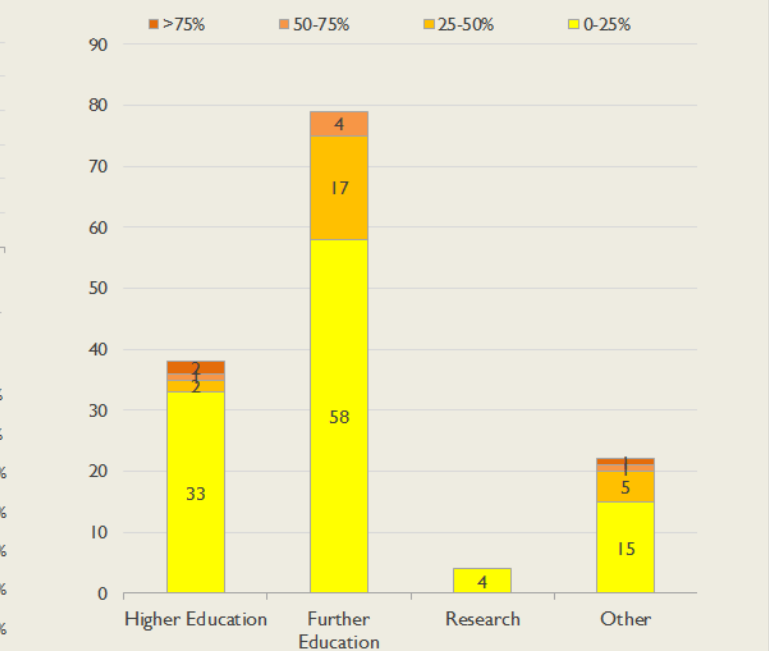

% Utilisation of Available Contractual Bandwidth at 90th Percentile