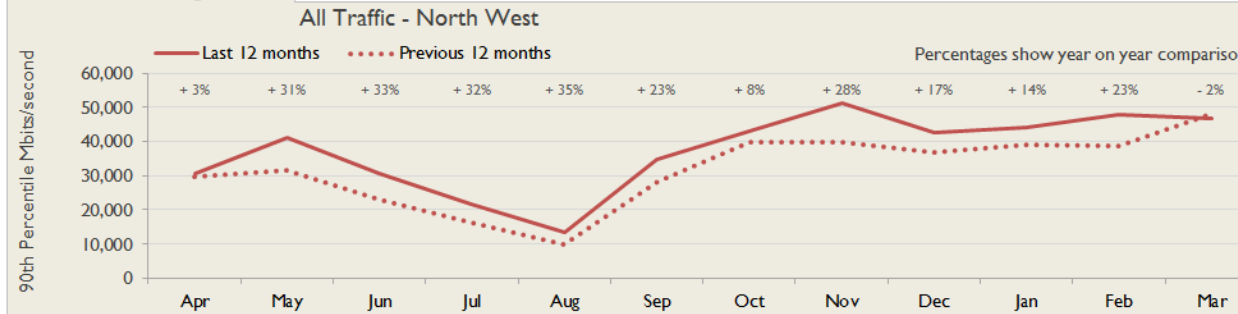

janet

North West Service Report

March 2018

**Service Reliability**

The SLA sets a target minimum of 99.7% availability for each service averaged over a 12 month rolling period

**Connections in North West by Contractual Bandwidth**

Average Availability of All Services in North West				Average Availability of All Services in Janet			
Mar 2018	Equivalent Unavailability in Minutes per Service	12 Months Rolling	Equivalent Unavailability in Minutes per Service	Mar 2018	Equivalent Unavailability in Minutes per Service	12 Months Rolling	Equivalent Unavailability in Minutes per Service
<b>99.94%</b>	<b>25</b>	<b>99.98%</b>	<b>125</b>	<b>99.97%</b>	<b>11</b>	<b>99.98%</b>	<b>82</b>
Mean Time to Repair		Average Faults per Service per Year		Mean Time to Repair		Average Faults per Service per Year	
<b>4h 15m</b>		<b>0.77</b>		<b>4h 57m</b>		<b>0.38</b>	
Based on 178 faults over the last 24 months				Based on 875 faults over the last 24 months			

**North West Service Outages - Last 12 Months**

NB: Periods of scheduled and emergency maintenance are not included in reliability performance statistics

**Connection Usage**

Traffic usage is expressed as the sum, in megabits per second, of 90th percentile readings taken during the month, in whichever direction is the greater, for all links being charted