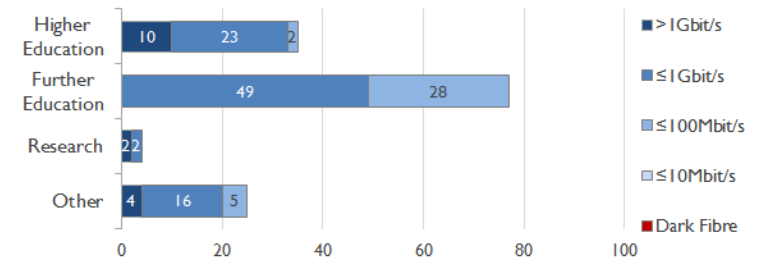

janet

North West Service Report

March 2017

Service Reliability

The SLA sets a target minimum of 99.7% availability for each service averaged over a 12 month rolling period

Connections in North West by Contractual Bandwidth

Average Availability of All Services in North West				Average Availability of All Services in Janet			
Mar 2017	Equivalent Unavailability in Minutes per Service	12 Months Rolling	Equivalent Unavailability in Minutes per Service	Mar 2017	Equivalent Unavailability in Minutes per Service	12 Months Rolling	Equivalent Unavailability in Minutes per Service
99.97%	14	99.95%	282	99.99%	5	99.97%	157
Mean Time to Repair		Average Faults per Service per Year		Mean Time to Repair		Average Faults per Service per Year	
5h 22m		1.32		7h 13m		0.45	
Based on 299 faults over the last 24 months				Based on 990 faults over the last 24 months			

North West Service Outages - Last 12 Months

NB: Periods of scheduled and emergency maintenance are not included in reliability performance statistics

Connection Usage

Traffic usage is expressed as the sum, in gigabytes, of the volume of data carried in both directions in the month, for all links being charted