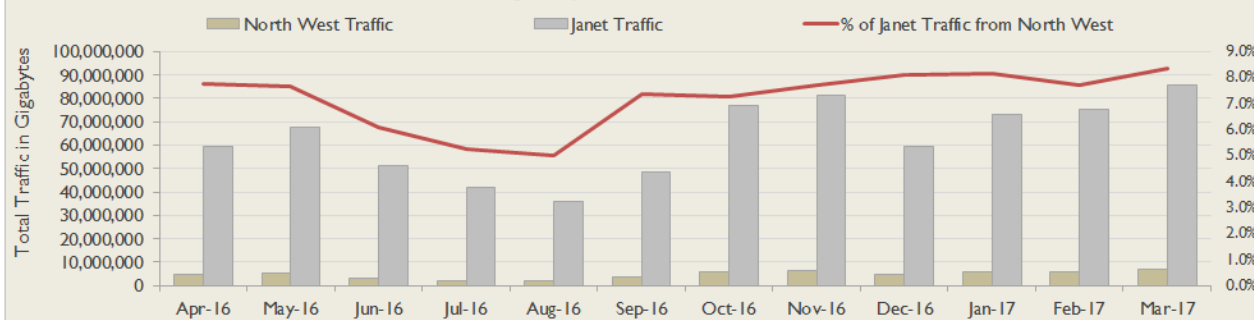

North West Service Outages - Last 12 Months

NB: Periods of scheduled and emergency maintenance are not included in reliability performance statistics

Connection Usage

Traffic usage is expressed as the sum, in gigabytes, of the volume of data carried in both directions in the month, for all links being charted

% Utilisation of Available Contractual Bandwidth at 90th Percentile

North West Traffic Against Janet Traffic

Service Availability

The SLA target sets a minimum of 99.7% availability for each customer, averaged over a 12 month rolling period