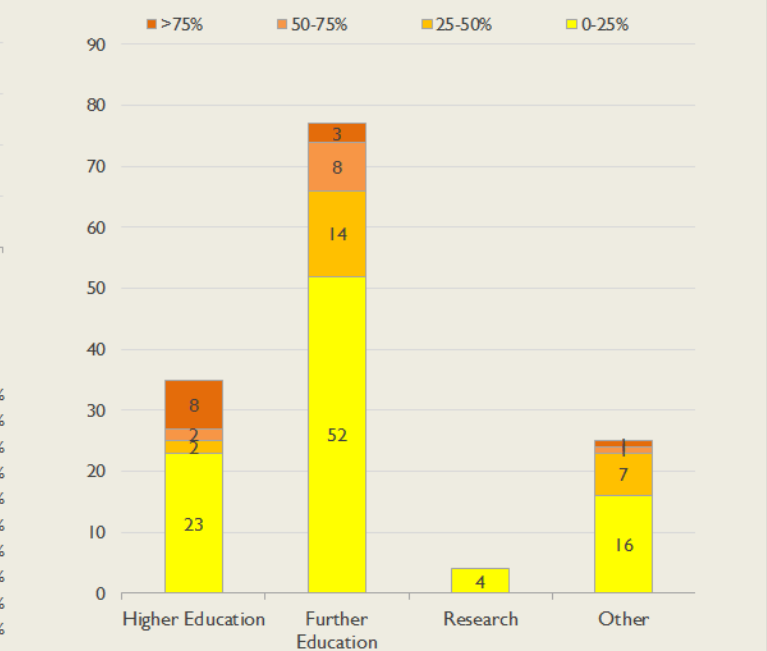

North West Service Outages - Last 12 Months

NB: Periods of scheduled and emergency maintenance are not included in reliability performance statistics

Connection Usage

Traffic usage is expressed as the sum, in gigabytes, of the volume of data carried in both directions in the month, for all links being charted

% Utilisation of Available Contractual Bandwidth at 90th Percentile

North West Traffic Against Janet Traffic

Service Availability

The SLA target sets a minimum of 99.7% availability for each customer, averaged over a 12 month rolling period