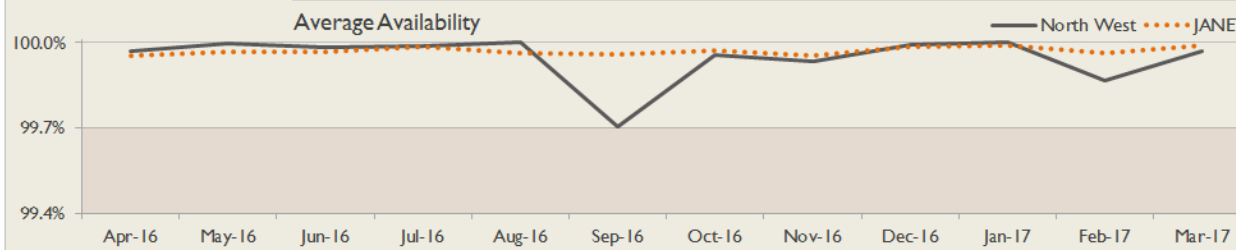

janet

North West Service Report

March 2017

Service Reliability

The SLA sets a target minimum of 99.7% availability for each service averaged over a 12 month rolling period

Connections in North West by Contractual Bandwidth

Average Availability of All Services in North West				Average Availability of All Services in Janet			
Mar 2017	Equivalent Unavailability in Minutes per Service	12 Months Rolling	Equivalent Unavailability in Minutes per Service	Mar 2017	Equivalent Unavailability in Minutes per Service	12 Months Rolling	Equivalent Unavailability in Minutes per Service
99.97%	14	99.95%	282	99.99%	5	99.97%	157
Mean Time to Repair		Average Faults per Service per Year		Mean Time to Repair		Average Faults per Service per Year	
5h 22m		1.32		7h 13m		0.45	
Based on 299 faults over the last 24 months				Based on 990 faults over the last 24 months			

North West Service Outages - Last 12 Months

NB: Periods of scheduled and emergency maintenance are not included in reliability performance statistics

Connection Usage

Traffic usage is expressed as the sum, in gigabytes, of the volume of data carried in both directions in the month, for all links being charted

% Utilisation of Available Contractual Bandwidth at 90th Percentile

North West Traffic Against Janet Traffic

Service Availability

The SLA target sets a minimum of 99.7% availability for each customer, averaged over a 12 month rolling period