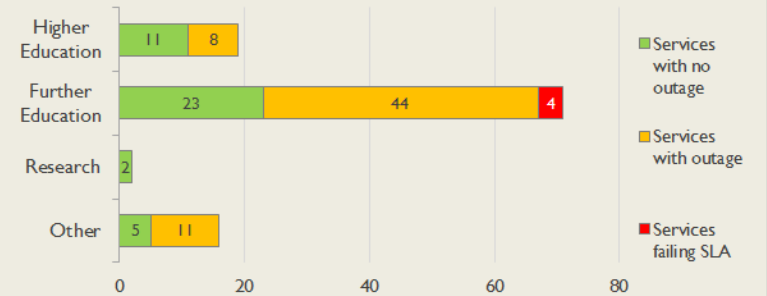

janet

North West Service Report

March 2017

Service Reliability

The SLA sets a target minimum of 99.7% availability for each service averaged over a 12 month rolling period

Connections in North West by Contractual Bandwidth

Average Availability of All Services in North West				Average Availability of All Services in Janet			
Mar 2017	Equivalent Unavailability in Minutes per Service	12 Months Rolling	Equivalent Unavailability in Minutes per Service	Mar 2017	Equivalent Unavailability in Minutes per Service	12 Months Rolling	Equivalent Unavailability in Minutes per Service
99.97%	14	99.95%	282	99.99%	5	99.97%	157
Mean Time to Repair		Average Faults per Service per Year		Mean Time to Repair		Average Faults per Service per Year	
5h 22m		1.32		7h 13m		0.45	
Based on 299 faults over the last 24 months				Based on 990 faults over the last 24 months			

North West Service Outages - Last 12 Months

NB: Periods of scheduled and emergency maintenance are not included in reliability performance statistics

Connection Usage

Traffic usage is expressed as the sum, in gigabytes, of the volume of data carried in both directions in the month, for all links being charted