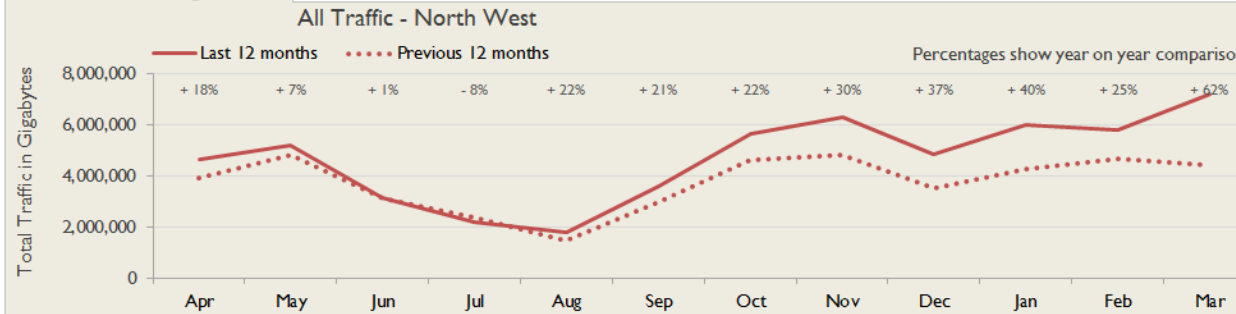

janet

North West Service Report

March 2017

Service Reliability

The SLA sets a target minimum of 99.7% availability for each service averaged over a 12 month rolling period

Connections in North West by Contractual Bandwidth

Average Availability of All Services in North West				Average Availability of All Services in Janet			
Mar 2017	Equivalent Unavailability in Minutes per Service	12 Months Rolling	Equivalent Unavailability in Minutes per Service	Mar 2017	Equivalent Unavailability in Minutes per Service	12 Months Rolling	Equivalent Unavailability in Minutes per Service
99.97%	14	99.95%	282	99.99%	5	99.97%	157
Mean Time to Repair		Average Faults per Service per Year		Mean Time to Repair		Average Faults per Service per Year	
5h 22m		1.32		7h 13m		0.45	
Based on 299 faults over the last 24 months				Based on 990 faults over the last 24 months			

North West Service Outages - Last 12 Months

NB: Periods of scheduled and emergency maintenance are not included in reliability performance statistics

Connection Usage

Traffic usage is expressed as the sum, in gigabytes, of the volume of data carried in both directions in the month, for all links being charted

% Utilisation of Available Contractual Bandwidth at 90th Percentile

North West Traffic Against Janet Traffic

Service Availability

The SLA target sets a minimum of 99.7% availability for each customer, averaged over a 12 month rolling period