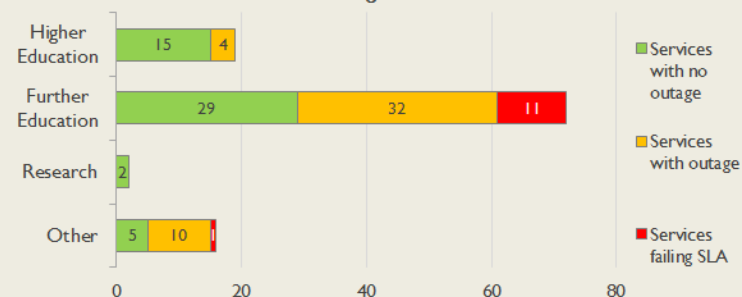

janet

North West Service Report

June 2017

Service Reliability

The SLA sets a target minimum of 99.7% availability for each service averaged over a 12 month rolling period

Average Availability of All Services in North West				Average Availability of All Services in Janet			
Jun 2017	Equivalent Unavailability in Minutes per Service	12 Months Rolling	Equivalent Unavailability in Minutes per Service	Jun 2017	Equivalent Unavailability in Minutes per Service	12 Months Rolling	Equivalent Unavailability in Minutes per Service
100%	0	99.94%	299	>99.99%	4	99.97%	132
Mean Time to Repair		Average Faults per Service per Year		Mean Time to Repair		Average Faults per Service per Year	
5h 33m		1.25		6h 24m		0.45	
Based on 285 faults over the last 24 months				Based on 1003 faults over the last 24 months			

NB: Periods of scheduled and emergency maintenance are not included in reliability performance statistics

Connections in North West by Contractual Bandwidth

North West Service Outages - Last 12 Months

Connection Usage

Traffic usage is expressed as the sum, in gigabytes, of the volume of data carried in both directions in the month, for all links being charted

North West Traffic Against Janet Traffic

% Utilisation of Available Contractual Bandwidth at 90th Percentile