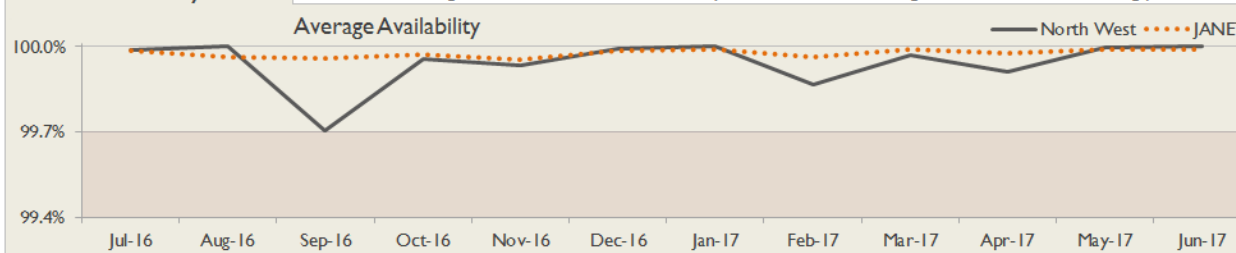

janet

North West Service Report

June 2017

Service Reliability

The SLA sets a target minimum of 99.7% availability for each service averaged over a 12 month rolling period

Average Availability of All Services in North West				Average Availability of All Services in Janet			
Jun 2017	Equivalent Unavailability in Minutes per Service	12 Months Rolling	Equivalent Unavailability in Minutes per Service	Jun 2017	Equivalent Unavailability in Minutes per Service	12 Months Rolling	Equivalent Unavailability in Minutes per Service
100%	0	99.94%	299	>99.99%	4	99.97%	132
Mean Time to Repair		Average Faults per Service per Year		Mean Time to Repair		Average Faults per Service per Year	
5h 33m		1.25		6h 24m		0.45	
Based on 285 faults over the last 24 months				Based on 1003 faults over the last 24 months			

NB: Periods of scheduled and emergency maintenance are not included in reliability performance statistics

Connections in North West by Contractual Bandwidth

North West Service Outages - Last 12 Months

Connection Usage

Traffic usage is expressed as the sum, in gigabytes, of the volume of data carried in both directions in the month, for all links being charted

North West Traffic Against Janet Traffic

% Utilisation of Available Contractual Bandwidth at 90th Percentile

## Service Availability

The SLA target sets a minimum of 99.7% availability for each customer, averaged over a 12 month rolling period

Periods of scheduled and emergency maintenance are discounted when calculating availability of services