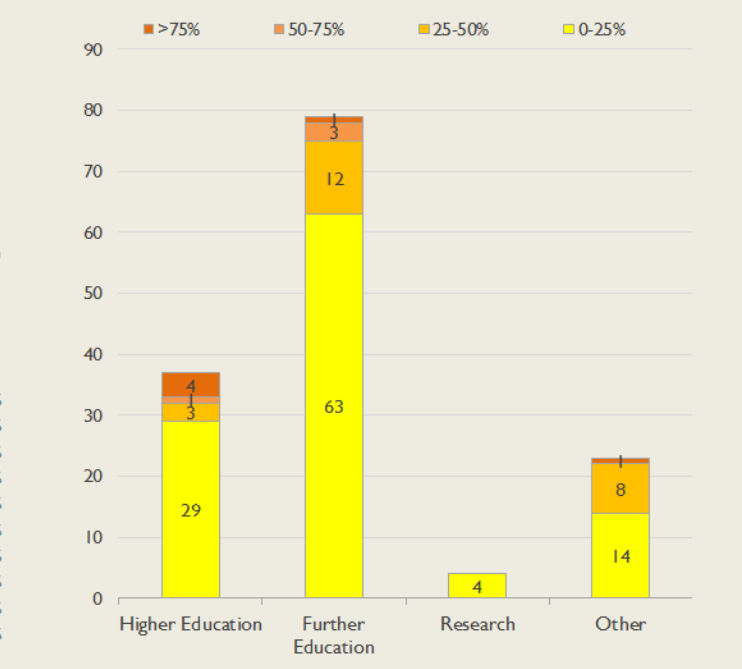

NB: Periods of scheduled and emergency maintenance are not included in reliability performance statistics

Connections in North West by Contractual Bandwidth

North West Service Outages - Last 12 Months

Connection Usage

Traffic usage is expressed as the sum, in gigabytes, of the volume of data carried in both directions in the month, for all links being charted

North West Traffic Against Janet Traffic

% Utilisation of Available Contractual Bandwidth at 90th Percentile