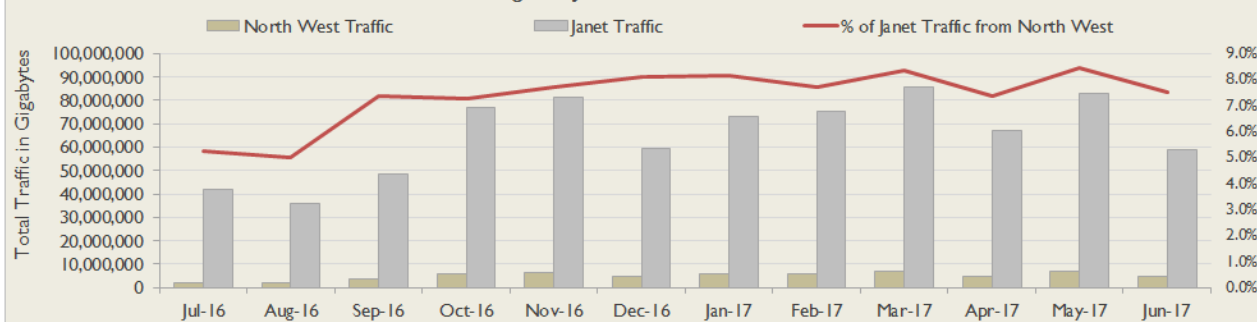

janet

North West Service Report

June 2017

Service Reliability

The SLA sets a target minimum of 99.7% availability for each service averaged over a 12 month rolling period

Average Availability of All Services in North West				Average Availability of All Services in Janet			
Jun 2017	Equivalent Unavailability in Minutes per Service	12 Months Rolling	Equivalent Unavailability in Minutes per Service	Jun 2017	Equivalent Unavailability in Minutes per Service	12 Months Rolling	Equivalent Unavailability in Minutes per Service
100%	0	99.94%	299	>99.99%	4	99.97%	132
Mean Time to Repair		Average Faults per Service per Year		Mean Time to Repair		Average Faults per Service per Year	
5h 33m		1.25		6h 24m		0.45	
Based on 285 faults over the last 24 months				Based on 1003 faults over the last 24 months			

NB: Periods of scheduled and emergency maintenance are not included in reliability performance statistics

Connections in North West by Contractual Bandwidth

North West Service Outages - Last 12 Months

Connection Usage

Traffic usage is expressed as the sum, in gigabytes, of the volume of data carried in both directions in the month, for all links being charted

North West Traffic Against Janet Traffic

% Utilisation of Available Contractual Bandwidth at 90th Percentile

## Service Availability

The SLA target sets a minimum of 99.7% availability for each customer, averaged over a 12 month rolling period

Periods of scheduled and emergency maintenance are discounted when calculating availability of services