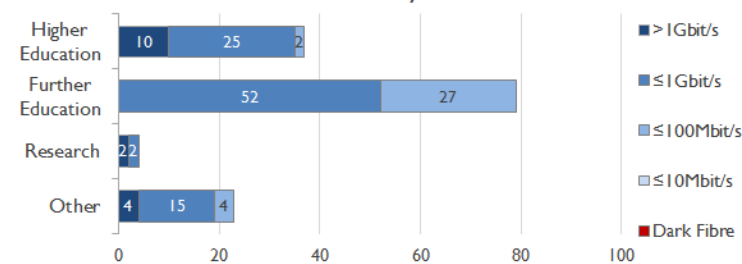

janet

North West Service Report

June 2017

Service Reliability

The SLA sets a target minimum of 99.7% availability for each service averaged over a 12 month rolling period

Average Availability of All Services in North West				Average Availability of All Services in Janet			
Jun 2017	Equivalent Unavailability in Minutes per Service	12 Months Rolling	Equivalent Unavailability in Minutes per Service	Jun 2017	Equivalent Unavailability in Minutes per Service	12 Months Rolling	Equivalent Unavailability in Minutes per Service
100%	0	99.94%	299	>99.99%	4	99.97%	132
Mean Time to Repair		Average Faults per Service per Year		Mean Time to Repair		Average Faults per Service per Year	
5h 33m		1.25		6h 24m		0.45	
Based on 285 faults over the last 24 months				Based on 1003 faults over the last 24 months			

NB: Periods of scheduled and emergency maintenance are not included in reliability performance statistics

Connections in North West by Contractual Bandwidth

North West Service Outages - Last 12 Months

Connection Usage

Traffic usage is expressed as the sum, in gigabytes, of the volume of data carried in both directions in the month, for all links being charted

North West Traffic Against Janet Traffic

% Utilisation of Available Contractual Bandwidth at 90th Percentile