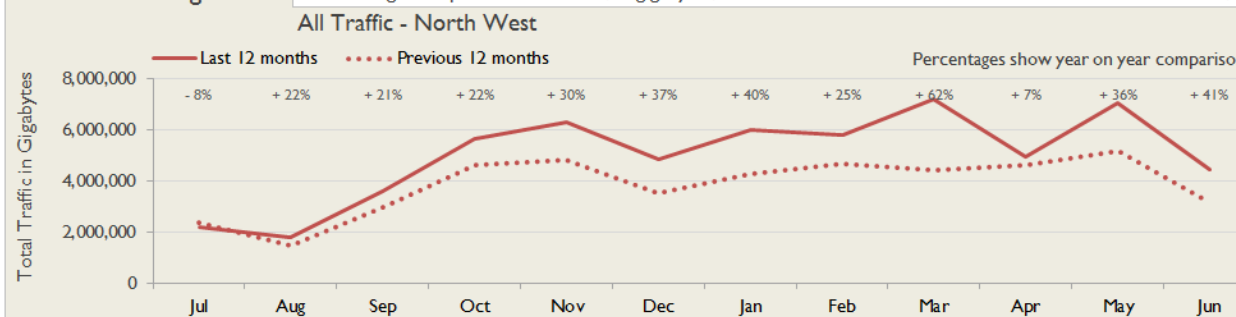

janet

North West Service Report

June 2017

Service Reliability

The SLA sets a target minimum of 99.7% availability for each service averaged over a 12 month rolling period

Average Availability of All Services in North West				Average Availability of All Services in Janet			
Jun 2017	Equivalent Unavailability in Minutes per Service	12 Months Rolling	Equivalent Unavailability in Minutes per Service	Jun 2017	Equivalent Unavailability in Minutes per Service	12 Months Rolling	Equivalent Unavailability in Minutes per Service
100%	0	99.94%	299	>99.99%	4	99.97%	132
Mean Time to Repair		Average Faults per Service per Year		Mean Time to Repair		Average Faults per Service per Year	
5h 33m		1.25		6h 24m		0.45	
Based on 285 faults over the last 24 months				Based on 1003 faults over the last 24 months			

NB: Periods of scheduled and emergency maintenance are not included in reliability performance statistics

Connections in North West by Contractual Bandwidth

North West Service Outages - Last 12 Months

Connection Usage

Traffic usage is expressed as the sum, in gigabytes, of the volume of data carried in both directions in the month, for all links being charted

North West Traffic Against Janet Traffic

% Utilisation of Available Contractual Bandwidth at 90th Percentile

## Service Availability

The SLA target sets a minimum of 99.7% availability for each customer, averaged over a 12 month rolling period

Periods of scheduled and emergency maintenance are discounted when calculating availability of services