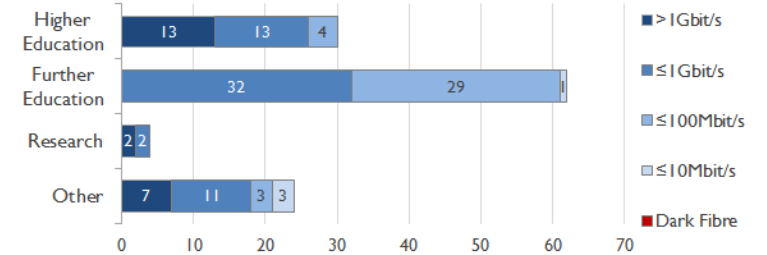

janet

North West Service Report

February 2016

Service Reliability

The SLA sets a target minimum of 99.7% availability for each service averaged over a 12 month rolling period

Connections in North West by Raw Bandwidth

Average Availability of All Services in North West				Average Availability of All Services in Janet			
Feb 2016	Equivalent Unavailability in Minutes per Service	12 Months Rolling	Equivalent Unavailability in Minutes per Service	Feb 2016	Equivalent Unavailability in Minutes per Service	12 Months Rolling	Equivalent Unavailability in Minutes per Service
99.96%	16	99.86%	735	>99.99%	3	99.95%	249
Mean Time to Repair		Average Faults per Service per Year		Mean Time to Repair		Average Faults per Service per Year	
5h 24m		1.56		5h 20m		0.68	
Based on 319 faults over the last 24 months				Based on 1440 faults over the last 24 months			

North West Service Outages - Last 12 Months

NB: Periods of scheduled and emergency maintenance are not included in reliability performance statistics

Connection Usage

Traffic usage is expressed as the sum, in gigabytes, of the volume of data carried in both directions in the month, for all links being charted