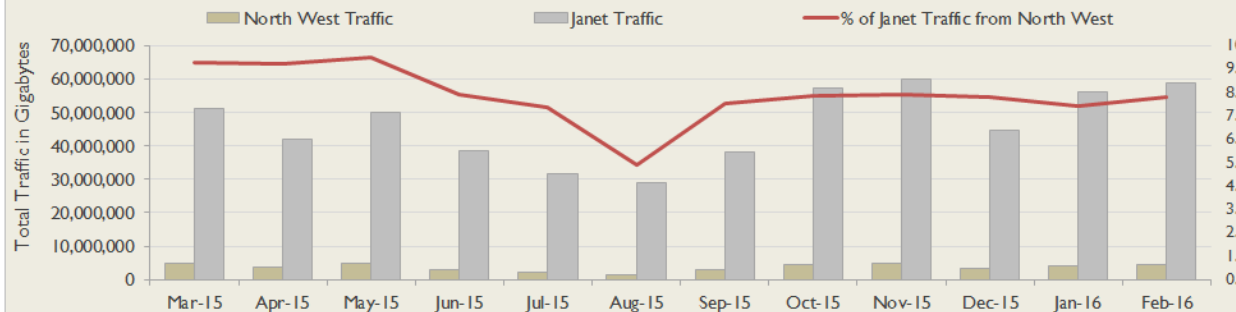

Average Availability of All Services in North West				Average Availability of All Services in Janet			
Feb 2016	Equivalent Unavailability in Minutes per Service	12 Months Rolling	Equivalent Unavailability in Minutes per Service	Feb 2016	Equivalent Unavailability in Minutes per Service	12 Months Rolling	Equivalent Unavailability in Minutes per Service
99.96%	16	99.86%	735	>99.99%	3	99.95%	249
Mean Time to Repair		Average Faults per Service per Year		Mean Time to Repair		Average Faults per Service per Year	
5h 24m		1.56		5h 20m		0.68	
Based on 319 faults over the last 24 months				Based on 1440 faults over the last 24 months			

North West Service Outages - Last 12 Months

NB: Periods of scheduled and emergency maintenance are not included in reliability performance statistics

Connection Usage

Traffic usage is expressed as the sum, in gigabytes, of the volume of data carried in both directions in the month, for all links being charted

% Utilisation of Available Raw Bandwidth at 90th Percentile

North West Traffic Against Janet Traffic

Service Availability

The SLA target sets a minimum of 99.7% availability for each customer, averaged over a 12 month rolling period