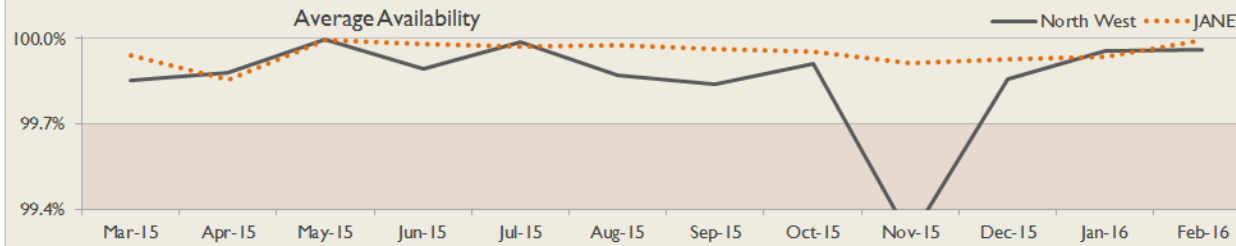

janet

North West Service Report

February 2016

Service Reliability

The SLA sets a target minimum of 99.7% availability for each service averaged over a 12 month rolling period

Connections in North West by Raw Bandwidth

Average Availability of All Services in North West				Average Availability of All Services in Janet			
Feb 2016	Equivalent Unavailability in Minutes per Service	12 Months Rolling	Equivalent Unavailability in Minutes per Service	Feb 2016	Equivalent Unavailability in Minutes per Service	12 Months Rolling	Equivalent Unavailability in Minutes per Service
99.96%	16	99.86%	735	>99.99%	3	99.95%	249
Mean Time to Repair		Average Faults per Service per Year		Mean Time to Repair		Average Faults per Service per Year	
5h 24m		1.56		5h 20m		0.68	
Based on 319 faults over the last 24 months				Based on 1440 faults over the last 24 months			

North West Service Outages - Last 12 Months

NB: Periods of scheduled and emergency maintenance are not included in reliability performance statistics

Connection Usage

Traffic usage is expressed as the sum, in gigabytes, of the volume of data carried in both directions in the month, for all links being charted

% Utilisation of Available Raw Bandwidth at 90th Percentile

North West Traffic Against Janet Traffic

Service Availability

The SLA target sets a minimum of 99.7% availability for each customer, averaged over a 12 month rolling period