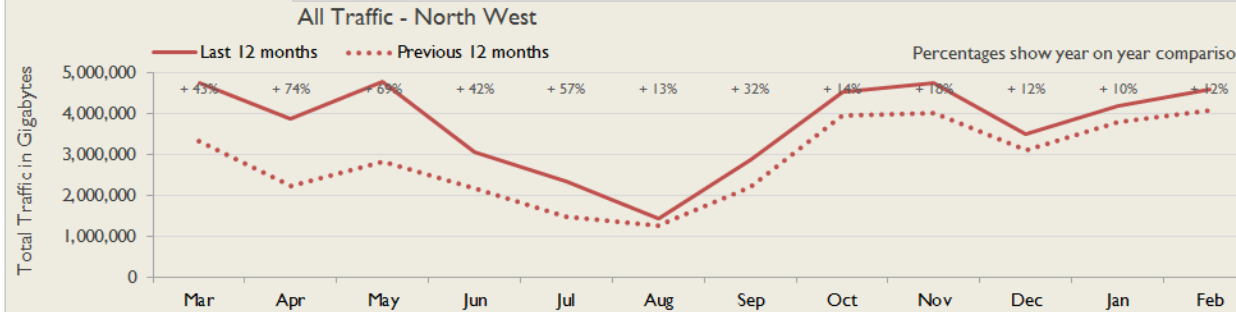

janet

North West Service Report

February 2016

Service Reliability

The SLA sets a target minimum of 99.7% availability for each service averaged over a 12 month rolling period

Connections in North West by Raw Bandwidth

Average Availability of All Services in North West				Average Availability of All Services in Janet			
Feb 2016	Equivalent Unavailability in Minutes per Service	12 Months Rolling	Equivalent Unavailability in Minutes per Service	Feb 2016	Equivalent Unavailability in Minutes per Service	12 Months Rolling	Equivalent Unavailability in Minutes per Service
99.96%	16	99.86%	735	>99.99%	3	99.95%	249
Mean Time to Repair		Average Faults per Service per Year		Mean Time to Repair		Average Faults per Service per Year	
5h 24m		1.56		5h 20m		0.68	
Based on 319 faults over the last 24 months				Based on 1440 faults over the last 24 months			

North West Service Outages - Last 12 Months

NB: Periods of scheduled and emergency maintenance are not included in reliability performance statistics

Connection Usage

Traffic usage is expressed as the sum, in gigabytes, of the volume of data carried in both directions in the month, for all links being charted

% Utilisation of Available Raw Bandwidth at 90th Percentile

North West Traffic Against Janet Traffic

Service Availability

The SLA target sets a minimum of 99.7% availability for each customer, averaged over a 12 month rolling period