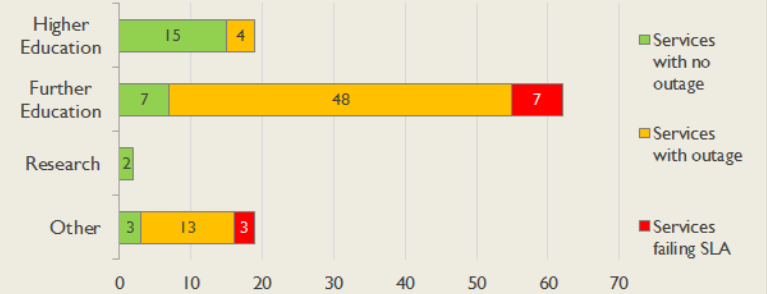

janet

North West Service Report

February 2016

Service Reliability

The SLA sets a target minimum of 99.7% availability for each service averaged over a 12 month rolling period

Connections in North West by Raw Bandwidth

Average Availability of All Services in North West				Average Availability of All Services in Janet			
Feb 2016	Equivalent Unavailability in Minutes per Service	12 Months Rolling	Equivalent Unavailability in Minutes per Service	Feb 2016	Equivalent Unavailability in Minutes per Service	12 Months Rolling	Equivalent Unavailability in Minutes per Service
99.96%	16	99.86%	735	>99.99%	3	99.95%	249
Mean Time to Repair		Average Faults per Service per Year		Mean Time to Repair		Average Faults per Service per Year	
5h 24m		1.56		5h 20m		0.68	
Based on 319 faults over the last 24 months				Based on 1440 faults over the last 24 months			

North West Service Outages - Last 12 Months

NB: Periods of scheduled and emergency maintenance are not included in reliability performance statistics

Connection Usage

Traffic usage is expressed as the sum, in gigabytes, of the volume of data carried in both directions in the month, for all links being charted