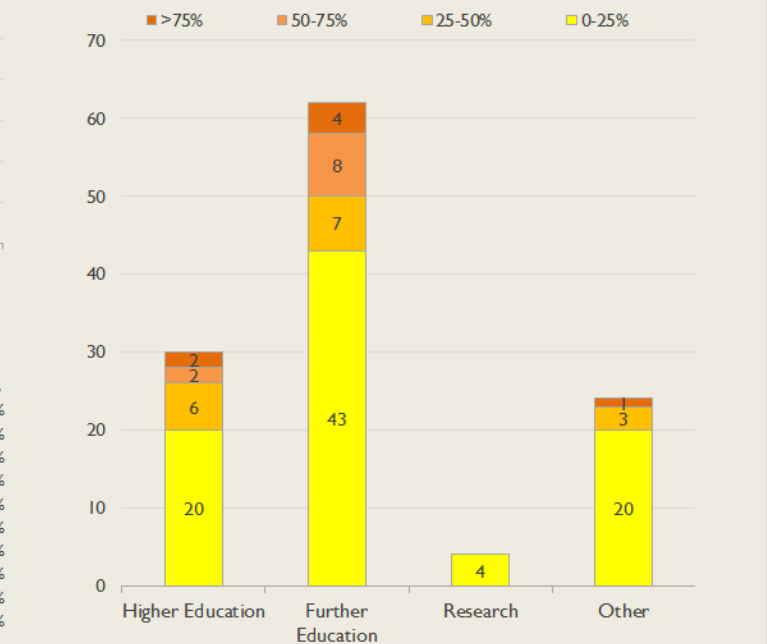

North West Service Outages - Last 12 Months

NB: Periods of scheduled and emergency maintenance are not included in reliability performance statistics

Connection Usage

Traffic usage is expressed as the sum, in gigabytes, of the volume of data carried in both directions in the month, for all links being charted

% Utilisation of Available Raw Bandwidth at 90th Percentile

North West Traffic Against Janet Traffic

Service Availability

The SLA target sets a minimum of 99.7% availability for each customer, averaged over a 12 month rolling period