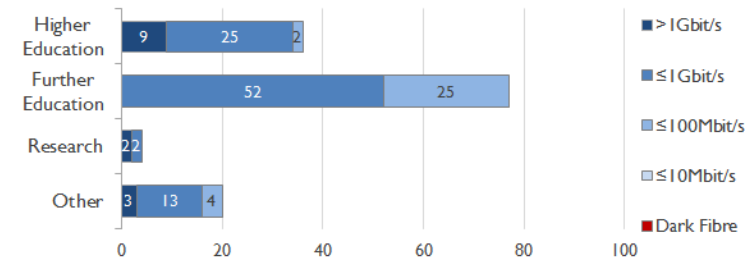

janet

North West Service Report

August 2017

Service Reliability

The SLA sets a target minimum of 99.7% availability for each service averaged over a 12 month rolling period

Connections in North West by Contractual Bandwidth

Average Availability of All Services in North West

Aug 2017	Equivalent Unavailability in Minutes per Service	12 Months Rolling	Equivalent Unavailability in Minutes per Service
>99.99%	2	99.94%	297
Mean Time to Repair		Average Faults per Service per Year	
5h 10m		1.29	
Based on 286 faults over the last 24 months			

North West Service Outages - Last 12 Months

NB: Periods of scheduled and emergency maintenance are not included in reliability performance statistics

Connection Usage

Traffic usage is expressed as the sum, in gigabytes, of the volume of data carried in both directions in the month, for all links being charted