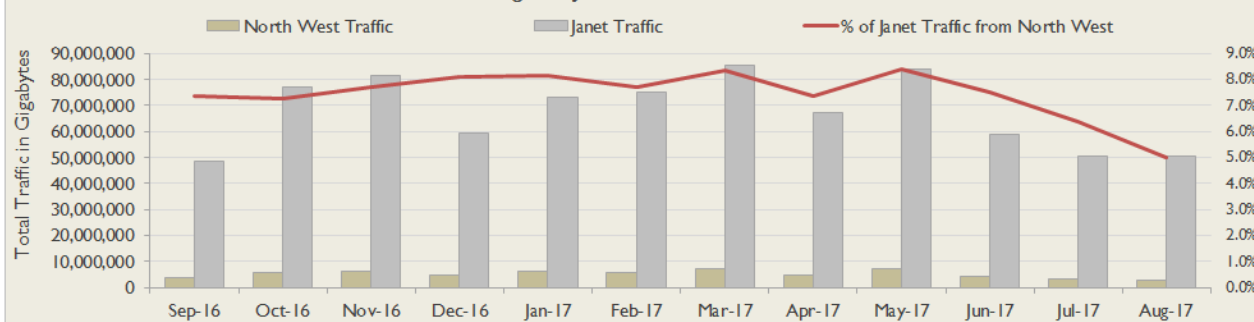

North West Service Outages - Last 12 Months

NB: Periods of scheduled and emergency maintenance are not included in reliability performance statistics

Connection Usage

Traffic usage is expressed as the sum, in gigabytes, of the volume of data carried in both directions in the month, for all links being charted

% Utilisation of Available Contractual Bandwidth at 90th Percentile

North West Traffic Against Janet Traffic

Service Availability

The SLA target sets a minimum of 99.7% availability for each customer, averaged over a 12 month rolling period