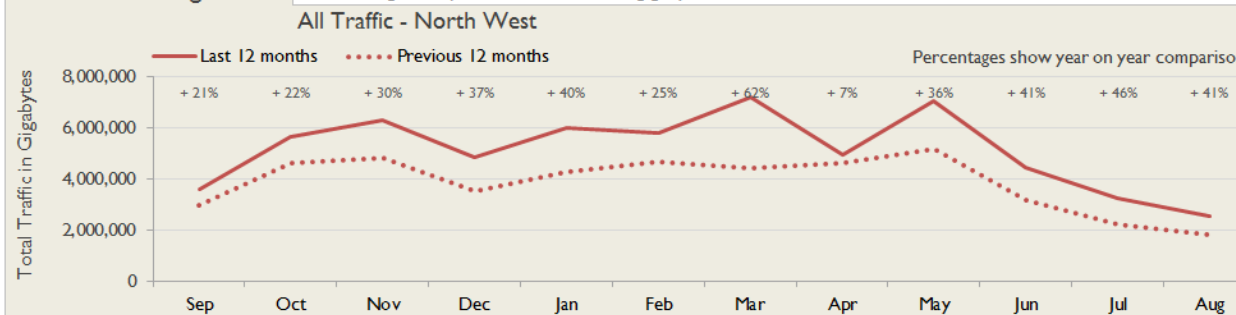

Average Availability of All Services in North West

Aug 2017	Equivalent Unavailability in Minutes per Service	12 Months Rolling	Equivalent Unavailability in Minutes per Service
>99.99%	2	99.94%	297
Mean Time to Repair		Average Faults per Service per Year	
5h 10m		1.29	
Based on 286 faults over the last 24 months			

Average Availability of All Services in Janet

Aug 2017	Equivalent Unavailability in Minutes per Service	12 Months Rolling	Equivalent Unavailability in Minutes per Service
>99.99%	4	99.98%	130
Mean Time to Repair		Average Faults per Service per Year	
5h 51m		0.48	
Based on 1058 faults over the last 24 months			

North West Service Outages - Last 12 Months

NB: Periods of scheduled and emergency maintenance are not included in reliability performance statistics

Connection Usage

Traffic usage is expressed as the sum, in gigabytes, of the volume of data carried in both directions in the month, for all links being charted

% Utilisation of Available Contractual Bandwidth at 90th Percentile

North West Traffic Against Janet Traffic

Service Availability

The SLA target sets a minimum of 99.7% availability for each customer, averaged over a 12 month rolling period