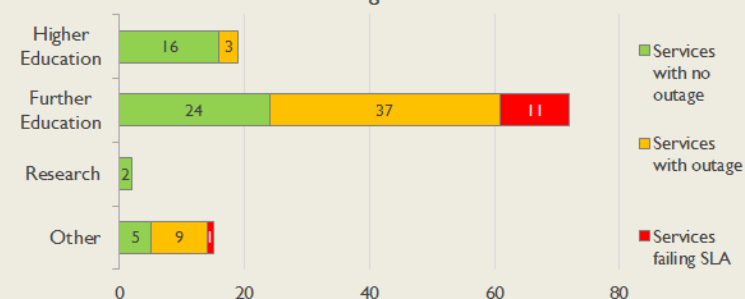

janet

North West Service Report

August 2017

Service Reliability

The SLA sets a target minimum of 99.7% availability for each service averaged over a 12 month rolling period

Connections in North West by Contractual Bandwidth

North West Service Outages - Last 12 Months

NB: Periods of scheduled and emergency maintenance are not included in reliability performance statistics

Connection Usage

Traffic usage is expressed as the sum, in gigabytes, of the volume of data carried in both directions in the month, for all links being charted