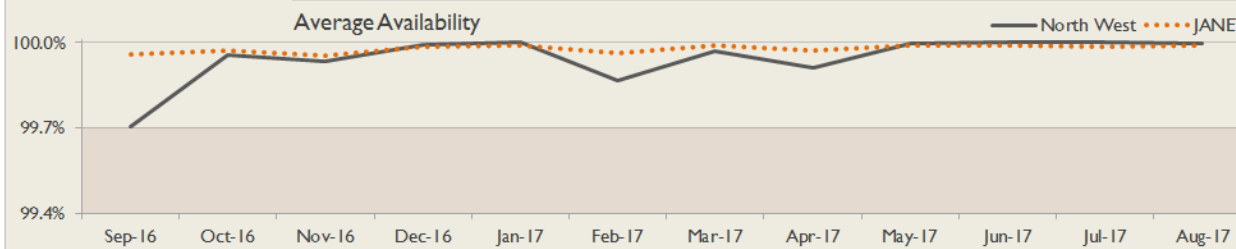

janet

North West Service Report

August 2017

Service Reliability

The SLA sets a target minimum of 99.7% availability for each service averaged over a 12 month rolling period

Connections in North West by Contractual Bandwidth

Average Availability of All Services in North West

Aug 2017	Equivalent Unavailability in Minutes per Service	12 Months Rolling	Equivalent Unavailability in Minutes per Service
>99.99%	2	99.94%	297
Mean Time to Repair		Average Faults per Service per Year	
5h 10m		1.29	
Based on 286 faults over the last 24 months			

North West Service Outages - Last 12 Months

NB: Periods of scheduled and emergency maintenance are not included in reliability performance statistics

Connection Usage

Traffic usage is expressed as the sum, in gigabytes, of the volume of data carried in both directions in the month, for all links being charted