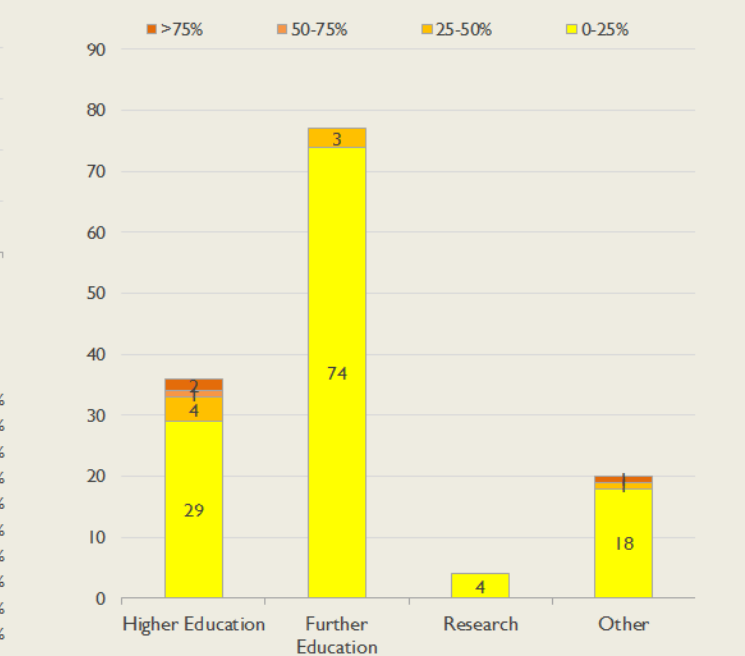

North West Service Outages - Last 12 Months

NB: Periods of scheduled and emergency maintenance are not included in reliability performance statistics

Connection Usage

Traffic usage is expressed as the sum, in gigabytes, of the volume of data carried in both directions in the month, for all links being charted

% Utilisation of Available Contractual Bandwidth at 90th Percentile

North West Traffic Against Janet Traffic

Service Availability

The SLA target sets a minimum of 99.7% availability for each customer, averaged over a 12 month rolling period