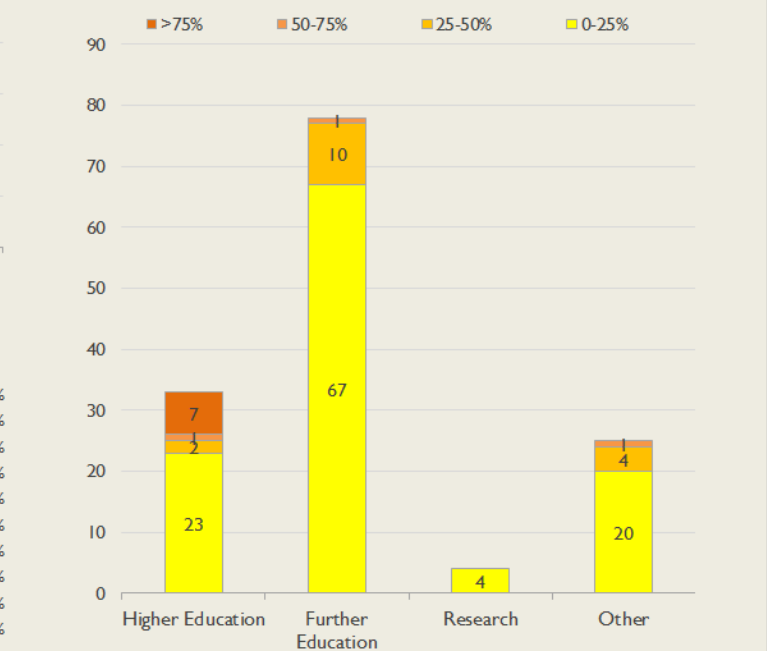

North West Service Outages - Last 12 Months

NB: Periods of scheduled and emergency maintenance are not included in reliability performance statistics

Connection Usage

Traffic usage is expressed as the sum, in gigabytes, of the volume of data carried in both directions in the month, for all links being charted

% Utilisation of Available Contractual Bandwidth at 90th Percentile

North West Traffic Against Janet Traffic

Service Availability

The SLA target sets a minimum of 99.7% availability for each customer, averaged over a 12 month rolling period