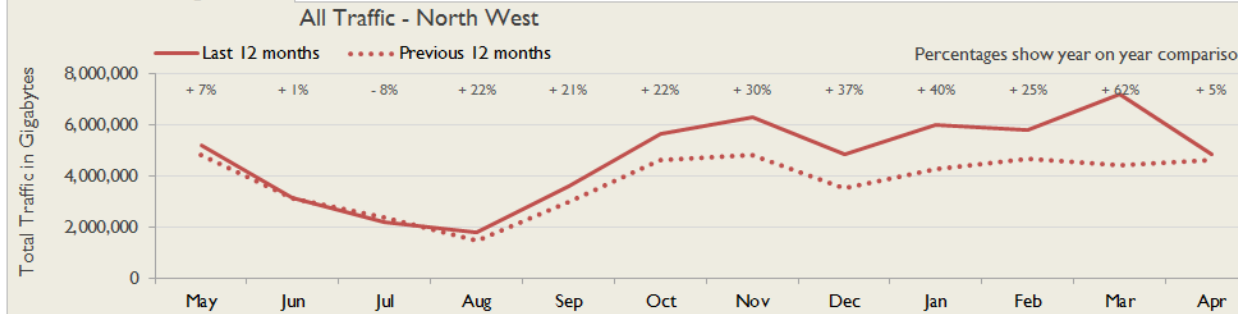

janet

North West Service Report

April 2017

Service Reliability

The SLA sets a target minimum of 99.7% availability for each service averaged over a 12 month rolling period

Connections in North West by Contractual Bandwidth

Average Availability of All Services in North West				Average Availability of All Services in Janet			
Apr 2017	Equivalent Unavailability in Minutes per Service	12 Months Rolling	Equivalent Unavailability in Minutes per Service	Apr 2017	Equivalent Unavailability in Minutes per Service	12 Months Rolling	Equivalent Unavailability in Minutes per Service
99.91%	39	99.94%	307	99.97%	11	99.97%	158
Mean Time to Repair		Average Faults per Service per Year		Mean Time to Repair		Average Faults per Service per Year	
5h 38m		1.28		6h 30m		0.45	
Based on 292 faults over the last 24 months				Based on 988 faults over the last 24 months			

North West Service Outages - Last 12 Months

NB: Periods of scheduled and emergency maintenance are not included in reliability performance statistics

Connection Usage

Traffic usage is expressed as the sum, in gigabytes, of the volume of data carried in both directions in the month, for all links being charted

% Utilisation of Available Contractual Bandwidth at 90th Percentile

North West Traffic Against Janet Traffic

Service Availability

The SLA target sets a minimum of 99.7% availability for each customer, averaged over a 12 month rolling period