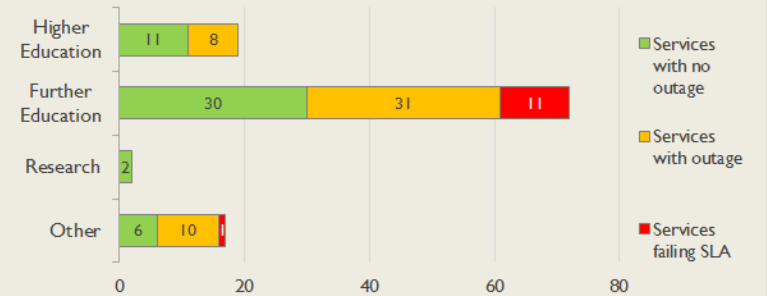

janet

North West Service Report

April 2017

Service Reliability

The SLA sets a target minimum of 99.7% availability for each service averaged over a 12 month rolling period

Connections in North West by Contractual Bandwidth

Average Availability of All Services in North West				Average Availability of All Services in Janet			
Apr 2017	Equivalent Unavailability in Minutes per Service	12 Months Rolling	Equivalent Unavailability in Minutes per Service	Apr 2017	Equivalent Unavailability in Minutes per Service	12 Months Rolling	Equivalent Unavailability in Minutes per Service
99.91%	39	99.94%	307	99.97%	11	99.97%	158
Mean Time to Repair		Average Faults per Service per Year		Mean Time to Repair		Average Faults per Service per Year	
5h 38m		1.28		6h 30m		0.45	
Based on 292 faults over the last 24 months				Based on 988 faults over the last 24 months			

North West Service Outages - Last 12 Months

NB: Periods of scheduled and emergency maintenance are not included in reliability performance statistics

Connection Usage

Traffic usage is expressed as the sum, in gigabytes, of the volume of data carried in both directions in the month, for all links being charted