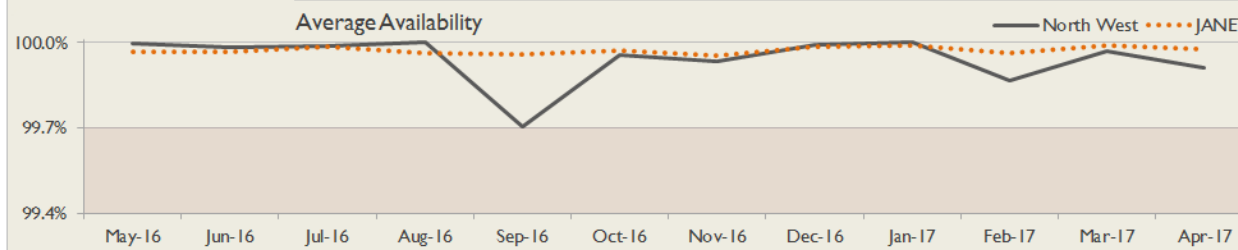

janet

North West Service Report

April 2017

Service Reliability

The SLA sets a target minimum of 99.7% availability for each service averaged over a 12 month rolling period

Connections in North West by Contractual Bandwidth

Average Availability of All Services in North West				Average Availability of All Services in Janet			
Apr 2017	Equivalent Unavailability in Minutes per Service	12 Months Rolling	Equivalent Unavailability in Minutes per Service	Apr 2017	Equivalent Unavailability in Minutes per Service	12 Months Rolling	Equivalent Unavailability in Minutes per Service
99.91%	39	99.94%	307	99.97%	11	99.97%	158
Mean Time to Repair		Average Faults per Service per Year		Mean Time to Repair		Average Faults per Service per Year	
5h 38m		1.28		6h 30m		0.45	
Based on 292 faults over the last 24 months				Based on 988 faults over the last 24 months			

North West Service Outages - Last 12 Months

NB: Periods of scheduled and emergency maintenance are not included in reliability performance statistics

Connection Usage

Traffic usage is expressed as the sum, in gigabytes, of the volume of data carried in both directions in the month, for all links being charted

% Utilisation of Available Contractual Bandwidth at 90th Percentile

North West Traffic Against Janet Traffic

Service Availability

The SLA target sets a minimum of 99.7% availability for each customer, averaged over a 12 month rolling period