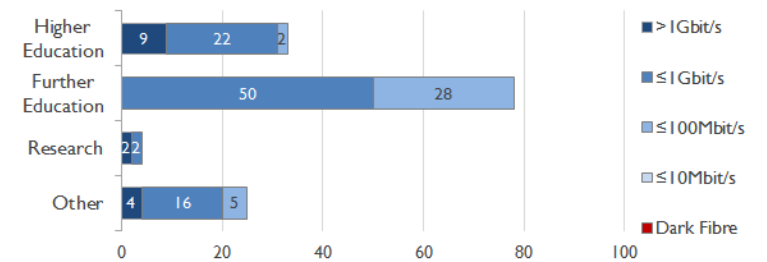

janet

North West Service Report

April 2017

Service Reliability

The SLA sets a target minimum of 99.7% availability for each service averaged over a 12 month rolling period

Connections in North West by Contractual Bandwidth

Average Availability of All Services in North West				Average Availability of All Services in Janet			
Apr 2017	Equivalent Unavailability in Minutes per Service	12 Months Rolling	Equivalent Unavailability in Minutes per Service	Apr 2017	Equivalent Unavailability in Minutes per Service	12 Months Rolling	Equivalent Unavailability in Minutes per Service
99.91%	39	99.94%	307	99.97%	11	99.97%	158
Mean Time to Repair		Average Faults per Service per Year		Mean Time to Repair		Average Faults per Service per Year	
5h 38m		1.28		6h 30m		0.45	
Based on 292 faults over the last 24 months				Based on 988 faults over the last 24 months			

North West Service Outages - Last 12 Months

NB: Periods of scheduled and emergency maintenance are not included in reliability performance statistics

Connection Usage

Traffic usage is expressed as the sum, in gigabytes, of the volume of data carried in both directions in the month, for all links being charted