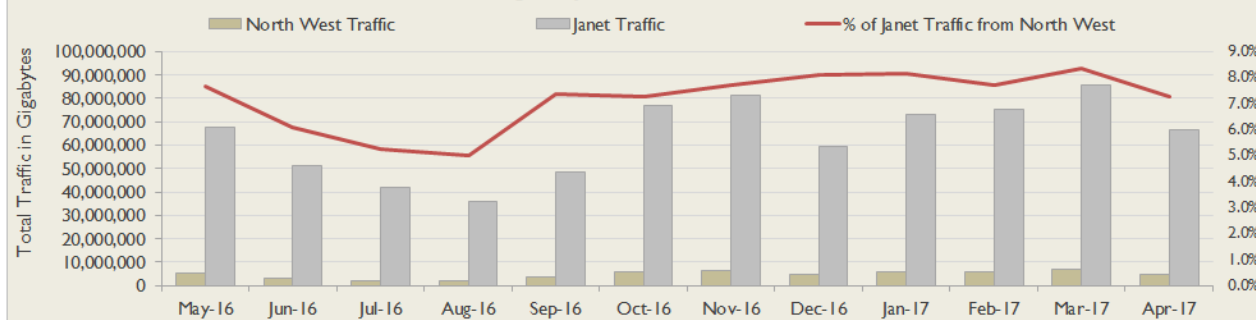

Average Availability of All Services in North West				Average Availability of All Services in Janet			
Apr 2017	Equivalent Unavailability in Minutes per Service	12 Months Rolling	Equivalent Unavailability in Minutes per Service	Apr 2017	Equivalent Unavailability in Minutes per Service	12 Months Rolling	Equivalent Unavailability in Minutes per Service
99.91%	39	99.94%	307	99.97%	11	99.97%	158
Mean Time to Repair		Average Faults per Service per Year		Mean Time to Repair		Average Faults per Service per Year	
5h 38m		1.28		6h 30m		0.45	
Based on 292 faults over the last 24 months				Based on 988 faults over the last 24 months			

North West Service Outages - Last 12 Months

NB: Periods of scheduled and emergency maintenance are not included in reliability performance statistics

Connection Usage

Traffic usage is expressed as the sum, in gigabytes, of the volume of data carried in both directions in the month, for all links being charted

% Utilisation of Available Contractual Bandwidth at 90th Percentile

North West Traffic Against Janet Traffic

Service Availability

The SLA target sets a minimum of 99.7% availability for each customer, averaged over a 12 month rolling period