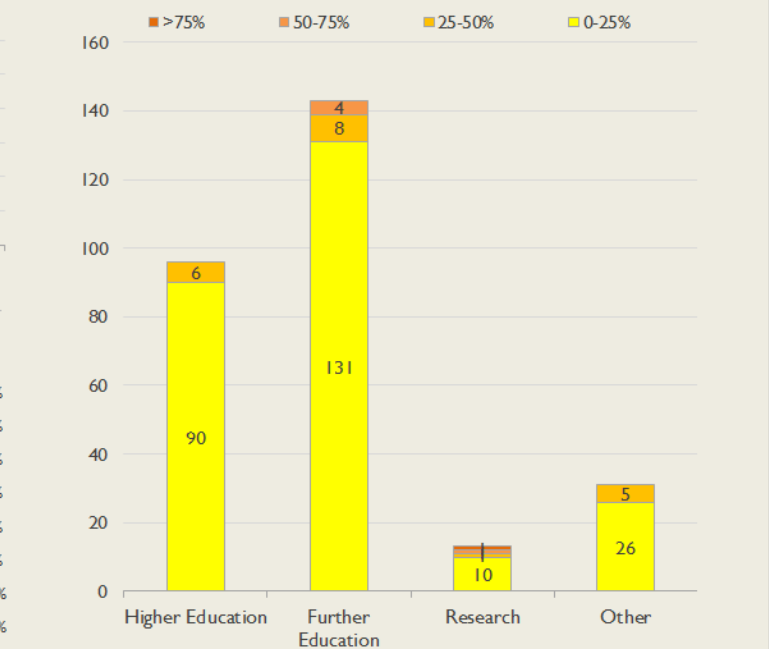

London Service Outages - Last 12 Months

NB: Periods of scheduled and emergency maintenance are not included in reliability performance statistics

Connection Usage

Traffic usage is expressed as the sum, in gigabytes, of the volume of data carried in both directions in the month, for all links being charted

% Utilisation of Available Contractual Bandwidth at 90th Percentile

London HE & FE Traffic Against Janet HE & FE Traffic

Service Availability

The SLA target sets a minimum of 99.7% availability for each customer, averaged over a 12 month rolling period