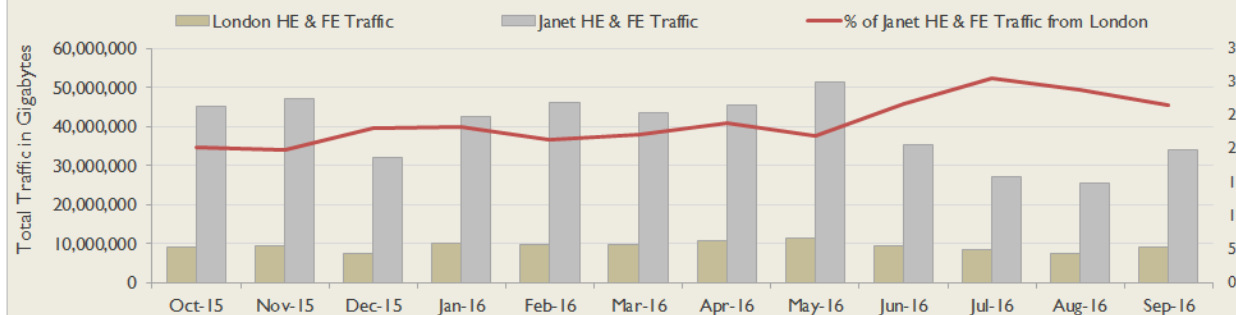

Average Availability of HE & FE Services in London				Average Availability of HE & FE Services in Janet			
Sep 2016	Equivalent Unavailability in Minutes per Service	12 Months Rolling	Equivalent Unavailability in Minutes per Service	Sep 2016	Equivalent Unavailability in Minutes per Service	12 Months Rolling	Equivalent Unavailability in Minutes per Service
99.97%	12	99.96%	208	99.95%	22	99.95%	264
Mean Time to Repair		Average Faults per Service per Year		Mean Time to Repair		Average Faults per Service per Year	
6h 21m		0.52		5h 39m		0.67	
Based on 129 faults over the last 24 months				Based on 1199 faults over the last 24 months			

London Service Outages - Last 12 Months

NB: Periods of scheduled and emergency maintenance are not included in reliability performance statistics

Connection Usage

Traffic usage is expressed as the sum, in gigabytes, of the volume of data carried in both directions in the month, for all links being charted

% Utilisation of Available Contractual Bandwidth at 90th Percentile

London HE & FE Traffic Against Janet HE & FE Traffic

Service Availability

The SLA target sets a minimum of 99.7% availability for each customer, averaged over a 12 month rolling period