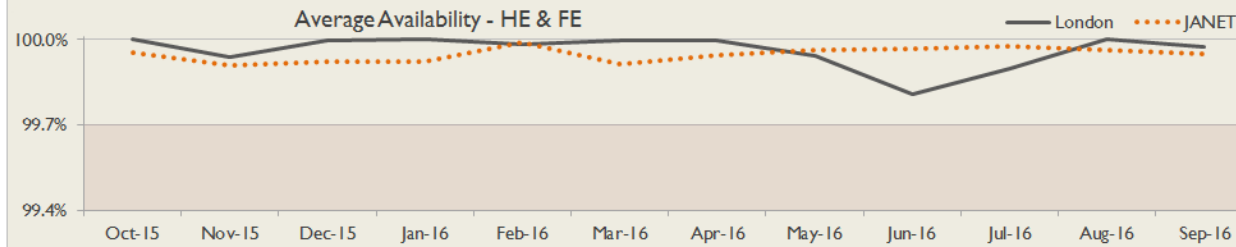

janet

London Service Report

September 2016

Service Reliability

The SLA sets a target minimum of 99.7% availability for each service averaged over a 12 month rolling period

Connections in London by Contractual Bandwidth

Average Availability of HE & FE Services in London				Average Availability of HE & FE Services in Janet			
Sep 2016	Equivalent Unavailability in Minutes per Service	12 Months Rolling	Equivalent Unavailability in Minutes per Service	Sep 2016	Equivalent Unavailability in Minutes per Service	12 Months Rolling	Equivalent Unavailability in Minutes per Service
99.97%	12	99.96%	208	99.95%	22	99.95%	264
Mean Time to Repair		Average Faults per Service per Year		Mean Time to Repair		Average Faults per Service per Year	
6h 21m		0.52		5h 39m		0.67	
Based on 129 faults over the last 24 months				Based on 1199 faults over the last 24 months			

London Service Outages - Last 12 Months

NB: Periods of scheduled and emergency maintenance are not included in reliability performance statistics

Connection Usage

Traffic usage is expressed as the sum, in gigabytes, of the volume of data carried in both directions in the month, for all links being charted

% Utilisation of Available Contractual Bandwidth at 90th Percentile

London HE & FE Traffic Against Janet HE & FE Traffic

Service Availability

The SLA target sets a minimum of 99.7% availability for each customer, averaged over a 12 month rolling period