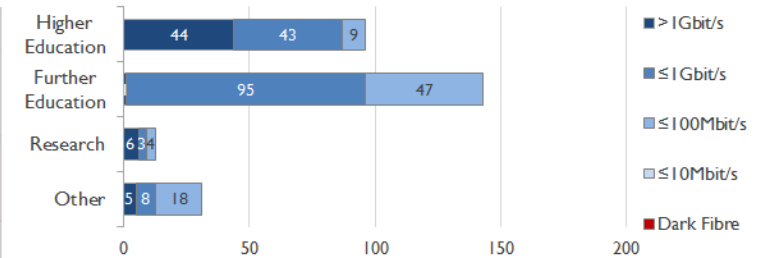

janet

London Service Report

September 2016

Service Reliability

The SLA sets a target minimum of 99.7% availability for each service averaged over a 12 month rolling period

Connections in London by Contractual Bandwidth

London Service Outages - Last 12 Months

NB: Periods of scheduled and emergency maintenance are not included in reliability performance statistics

Connection Usage

Traffic usage is expressed as the sum, in gigabytes, of the volume of data carried in both directions in the month, for all links being charted