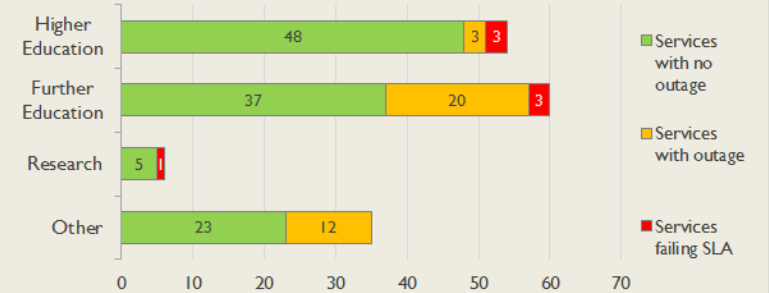

janet

London Service Report

September 2016

Service Reliability

The SLA sets a target minimum of 99.7% availability for each service averaged over a 12 month rolling period

Connections in London by Contractual Bandwidth

Average Availability of HE & FE Services in London				Average Availability of HE & FE Services in Janet			
Sep 2016	Equivalent Unavailability in Minutes per Service	12 Months Rolling	Equivalent Unavailability in Minutes per Service	Sep 2016	Equivalent Unavailability in Minutes per Service	12 Months Rolling	Equivalent Unavailability in Minutes per Service
99.97%	12	99.96%	208	99.95%	22	99.95%	264
Mean Time to Repair		Average Faults per Service per Year		Mean Time to Repair		Average Faults per Service per Year	
6h 21m		0.52		5h 39m		0.67	
Based on 129 faults over the last 24 months				Based on 1199 faults over the last 24 months			

London Service Outages - Last 12 Months

NB: Periods of scheduled and emergency maintenance are not included in reliability performance statistics

Connection Usage

Traffic usage is expressed as the sum, in gigabytes, of the volume of data carried in both directions in the month, for all links being charted