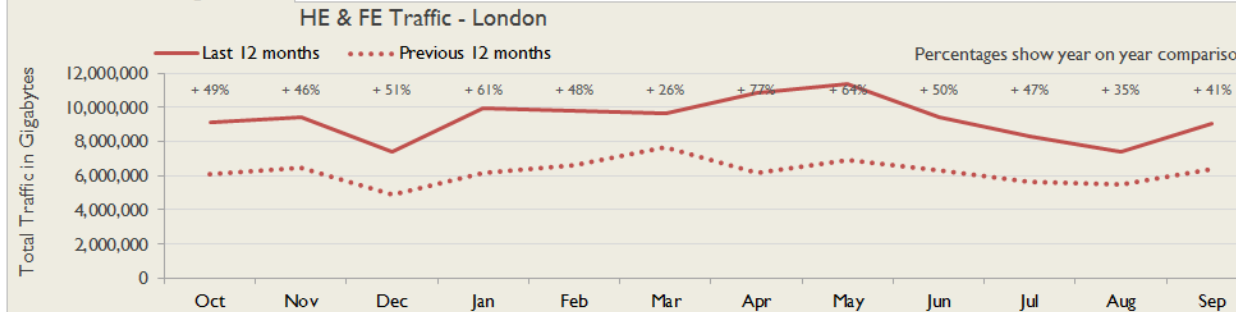

janet

London Service Report

September 2016

Service Reliability

The SLA sets a target minimum of 99.7% availability for each service averaged over a 12 month rolling period

Connections in London by Contractual Bandwidth

Average Availability of HE & FE Services in London				Average Availability of HE & FE Services in Janet			
Sep 2016	Equivalent Unavailability in Minutes per Service	12 Months Rolling	Equivalent Unavailability in Minutes per Service	Sep 2016	Equivalent Unavailability in Minutes per Service	12 Months Rolling	Equivalent Unavailability in Minutes per Service
99.97%	12	99.96%	208	99.95%	22	99.95%	264
Mean Time to Repair		Average Faults per Service per Year		Mean Time to Repair		Average Faults per Service per Year	
6h 21m		0.52		5h 39m		0.67	
Based on 129 faults over the last 24 months				Based on 1199 faults over the last 24 months			

London Service Outages - Last 12 Months

NB: Periods of scheduled and emergency maintenance are not included in reliability performance statistics

Connection Usage

Traffic usage is expressed as the sum, in gigabytes, of the volume of data carried in both directions in the month, for all links being charted

% Utilisation of Available Contractual Bandwidth at 90th Percentile

London HE & FE Traffic Against Janet HE & FE Traffic

Service Availability

The SLA target sets a minimum of 99.7% availability for each customer, averaged over a 12 month rolling period