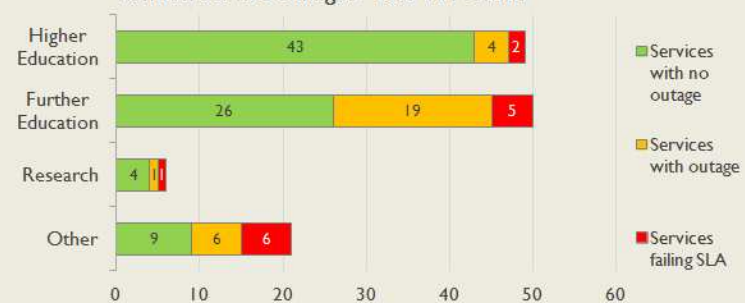

London Service Outages - Last 12 Months