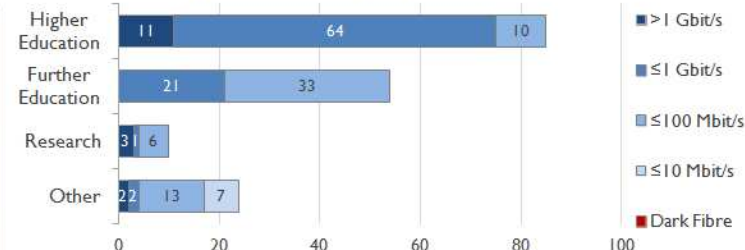

janet

London Service Report

September 2014

Service Reliability

The SLA sets a target minimum of 99.7% availability for each service averaged over a 12 month rolling period

Connections in London by Bandwidth