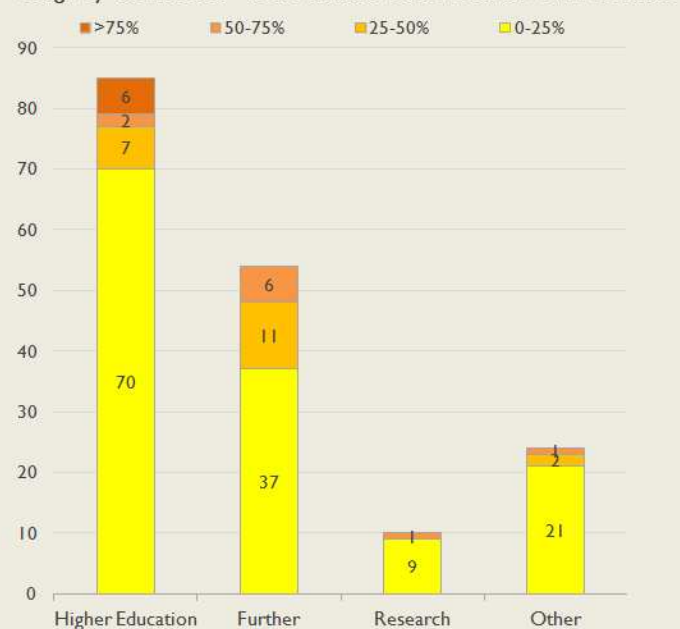

London Service Outages - Last 12 Months

NB: Periods of scheduled and emergency maintenance are not included in reliability performance statistics

Connection Usage

Traffic usage is expressed as the sum, in megabits per second, of 90th percentile readings taken during the month, in whichever direction is the greater, for all links being charted

Usage by Connection - % of Available Bandwidth at 90th Percentile

London Traffic Against Janet Traffic

Service Availability

The SLA target sets a minimum of 99.7% availability for each customer, averaged over a 12 month rolling period