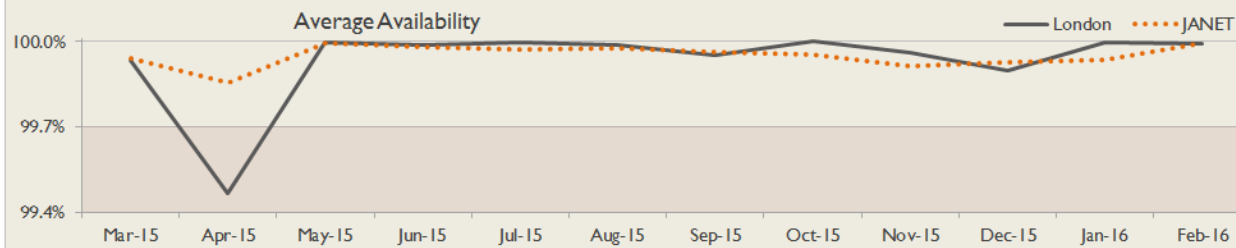

janet

London Service Report

February 2016

Service Reliability

The SLA sets a target minimum of 99.7% availability for each service averaged over a 12 month rolling period

Connections in London by Raw Bandwidth

Average Availability of All Services in London				Average Availability of All Services in Janet			
Feb 2016	Equivalent Unavailability in Minutes per Service	12 Months Rolling	Equivalent Unavailability in Minutes per Service	Feb 2016	Equivalent Unavailability in Minutes per Service	12 Months Rolling	Equivalent Unavailability in Minutes per Service
>99.99%	4	99.93%	356	>99.99%	3	99.95%	249
Mean Time to Repair		Average Faults per Service per Year		Mean Time to Repair		Average Faults per Service per Year	
7h 26m		0.55		5h 20m		0.68	
Based on 218 faults over the last 24 months				Based on 1440 faults over the last 24 months			

London Service Outages - Last 12 Months

NB: Periods of scheduled and emergency maintenance are not included in reliability performance statistics

Connection Usage

Traffic usage is expressed as the sum, in gigabytes, of the volume of data carried in both directions in the month, for all links being charted