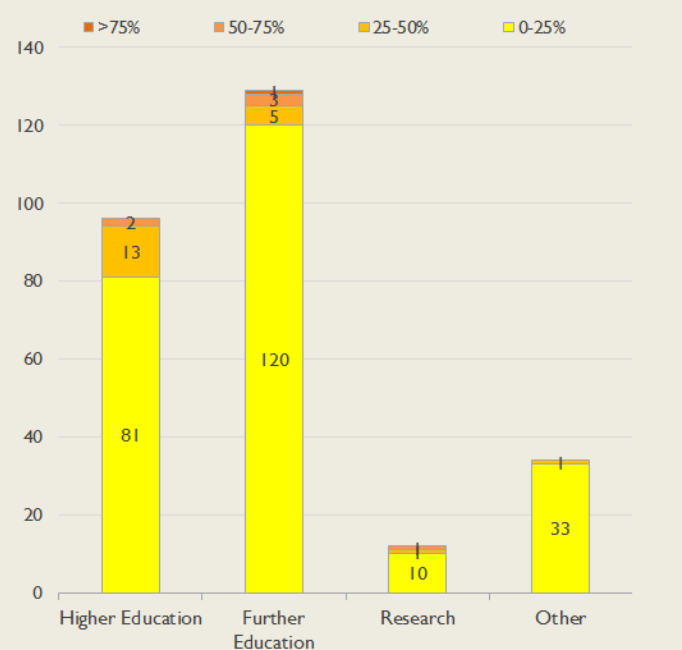

London Service Outages - Last 12 Months

NB: Periods of scheduled and emergency maintenance are not included in reliability performance statistics

Connection Usage

Traffic usage is expressed as the sum, in gigabytes, of the volume of data carried in both directions in the month, for all links being charted

% Utilisation of Available Raw Bandwidth at 90th Percentile

London Traffic Against Janet Traffic