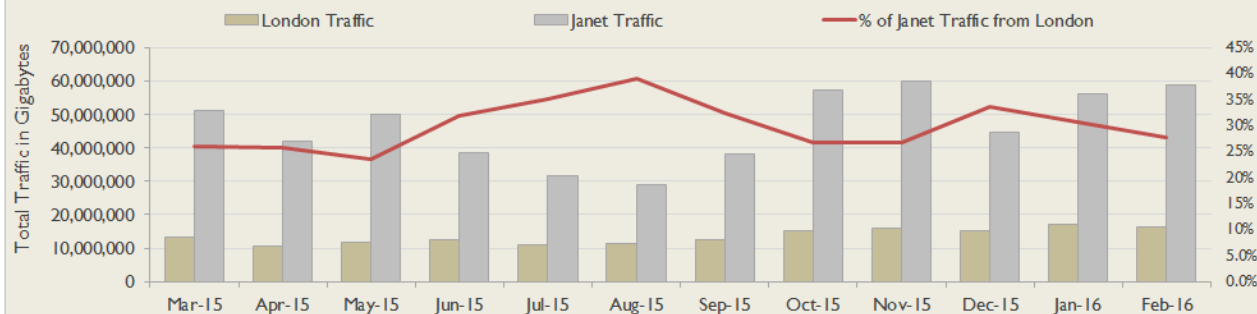

Average Availability of All Services in London				Average Availability of All Services in Janet			
Feb 2016	Equivalent Unavailability in Minutes per Service	12 Months Rolling	Equivalent Unavailability in Minutes per Service	Feb 2016	Equivalent Unavailability in Minutes per Service	12 Months Rolling	Equivalent Unavailability in Minutes per Service
>99.99%	4	99.93%	356	>99.99%	3	99.95%	249
Mean Time to Repair		Average Faults per Service per Year		Mean Time to Repair		Average Faults per Service per Year	
7h 26m		0.55		5h 20m		0.68	
Based on 218 faults over the last 24 months				Based on 1440 faults over the last 24 months			

London Service Outages - Last 12 Months

NB: Periods of scheduled and emergency maintenance are not included in reliability performance statistics

Connection Usage

Traffic usage is expressed as the sum, in gigabytes, of the volume of data carried in both directions in the month, for all links being charted

% Utilisation of Available Raw Bandwidth at 90th Percentile

London Traffic Against Janet Traffic

## Service Availability

The SLA target sets a minimum of 99.7% availability for each customer, averaged over a 12 month rolling period

Periods of scheduled and emergency maintenance are discounted when calculating availability of services