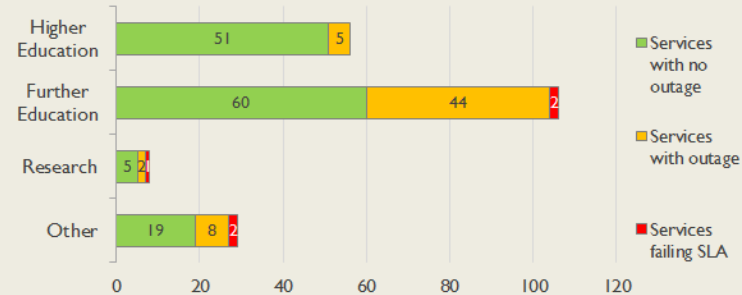

janet

London Service Report

February 2016

Service Reliability

The SLA sets a target minimum of 99.7% availability for each service averaged over a 12 month rolling period

Connections in London by Raw Bandwidth

London Service Outages - Last 12 Months

NB: Periods of scheduled and emergency maintenance are not included in reliability performance statistics

Connection Usage

Traffic usage is expressed as the sum, in gigabytes, of the volume of data carried in both directions in the month, for all links being charted