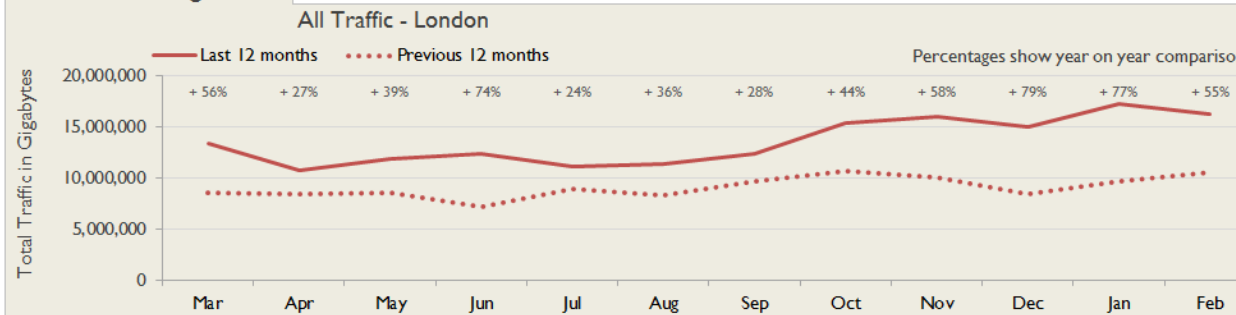

janet

London Service Report

February 2016

Service Reliability

The SLA sets a target minimum of 99.7% availability for each service averaged over a 12 month rolling period

Connections in London by Raw Bandwidth

Average Availability of All Services in London				Average Availability of All Services in Janet			
Feb 2016	Equivalent Unavailability in Minutes per Service	12 Months Rolling	Equivalent Unavailability in Minutes per Service	Feb 2016	Equivalent Unavailability in Minutes per Service	12 Months Rolling	Equivalent Unavailability in Minutes per Service
>99.99%	4	99.93%	356	>99.99%	3	99.95%	249
Mean Time to Repair		Average Faults per Service per Year		Mean Time to Repair		Average Faults per Service per Year	
7h 26m		0.55		5h 20m		0.68	
Based on 218 faults over the last 24 months				Based on 1440 faults over the last 24 months			

London Service Outages - Last 12 Months

NB: Periods of scheduled and emergency maintenance are not included in reliability performance statistics

Connection Usage

Traffic usage is expressed as the sum, in gigabytes, of the volume of data carried in both directions in the month, for all links being charted