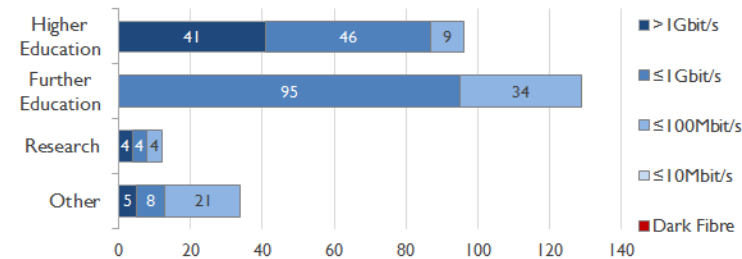

janet

London Service Report

February 2016

Service Reliability

The SLA sets a target minimum of 99.7% availability for each service averaged over a 12 month rolling period

Connections in London by Raw Bandwidth

London Service Outages - Last 12 Months

NB: Periods of scheduled and emergency maintenance are not included in reliability performance statistics

Connection Usage

Traffic usage is expressed as the sum, in gigabytes, of the volume of data carried in both directions in the month, for all links being charted