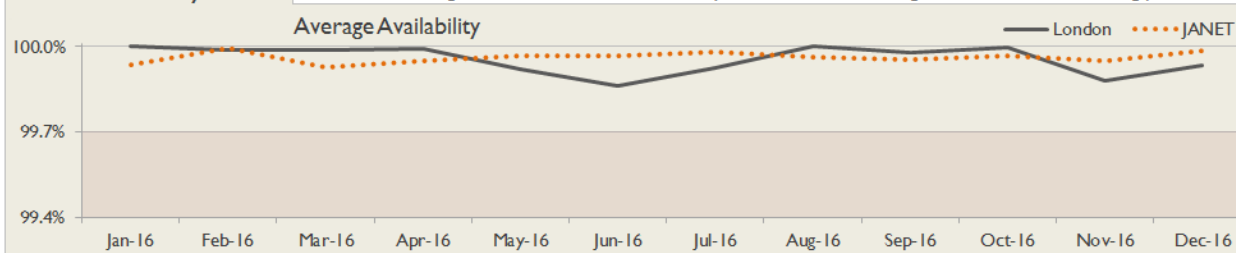

janet

London Service Report

December 2016

Service Reliability

The SLA sets a target minimum of 99.7% availability for each service averaged over a 12 month rolling period

Connections in London by Contractual Bandwidth

Average Availability of All Services in London				Average Availability of All Services in Janet			
Dec 2016	Equivalent Unavailability in Minutes per Service	12 Months Rolling	Equivalent Unavailability in Minutes per Service	Dec 2016	Equivalent Unavailability in Minutes per Service	12 Months Rolling	Equivalent Unavailability in Minutes per Service
99.93%	30	99.95%	240	99.98%	7	99.96%	203
Mean Time to Repair		Average Faults per Service per Year		Mean Time to Repair		Average Faults per Service per Year	
9h 48m		0.45		5h 59m		0.61	
Based on 153 faults over the last 24 months				Based on 1348 faults over the last 24 months			

London Service Outages - Last 12 Months

NB: Periods of scheduled and emergency maintenance are not included in reliability performance statistics

Connection Usage

Traffic usage is expressed as the sum, in gigabytes, of the volume of data carried in both directions in the month, for all links being charted

% Utilisation of Available Contractual Bandwidth at 90th Percentile

London Traffic Against Janet Traffic

Service Availability

The SLA target sets a minimum of 99.7% availability for each customer, averaged over a 12 month rolling period