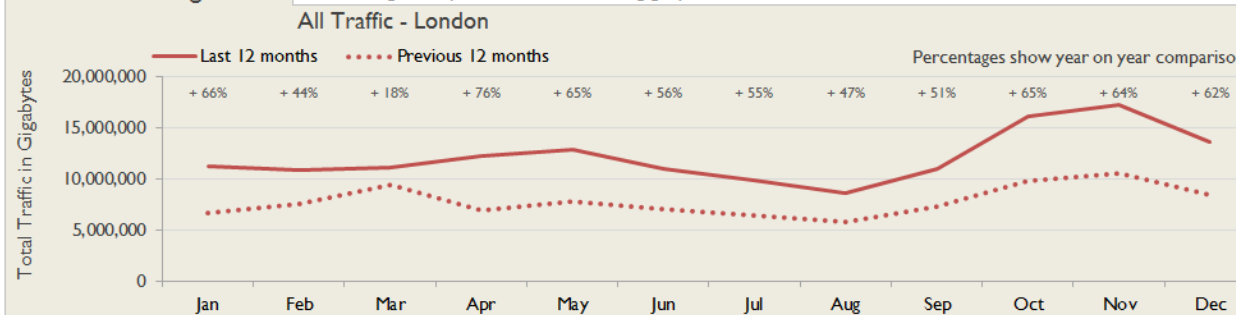

janet

London Service Report

December 2016

Service Reliability

The SLA sets a target minimum of 99.7% availability for each service averaged over a 12 month rolling period

Connections in London by Contractual Bandwidth

Average Availability of All Services in London				Average Availability of All Services in Janet			
Dec 2016	Equivalent Unavailability in Minutes per Service	12 Months Rolling	Equivalent Unavailability in Minutes per Service	Dec 2016	Equivalent Unavailability in Minutes per Service	12 Months Rolling	Equivalent Unavailability in Minutes per Service
99.93%	30	99.95%	240	99.98%	7	99.96%	203
Mean Time to Repair		Average Faults per Service per Year		Mean Time to Repair		Average Faults per Service per Year	
9h 48m		0.45		5h 59m		0.61	
Based on 153 faults over the last 24 months				Based on 1348 faults over the last 24 months			

London Service Outages - Last 12 Months

NB: Periods of scheduled and emergency maintenance are not included in reliability performance statistics

Connection Usage

Traffic usage is expressed as the sum, in gigabytes, of the volume of data carried in both directions in the month, for all links being charted

% Utilisation of Available Contractual Bandwidth at 90th Percentile

London Traffic Against Janet Traffic

Service Availability

The SLA target sets a minimum of 99.7% availability for each customer, averaged over a 12 month rolling period