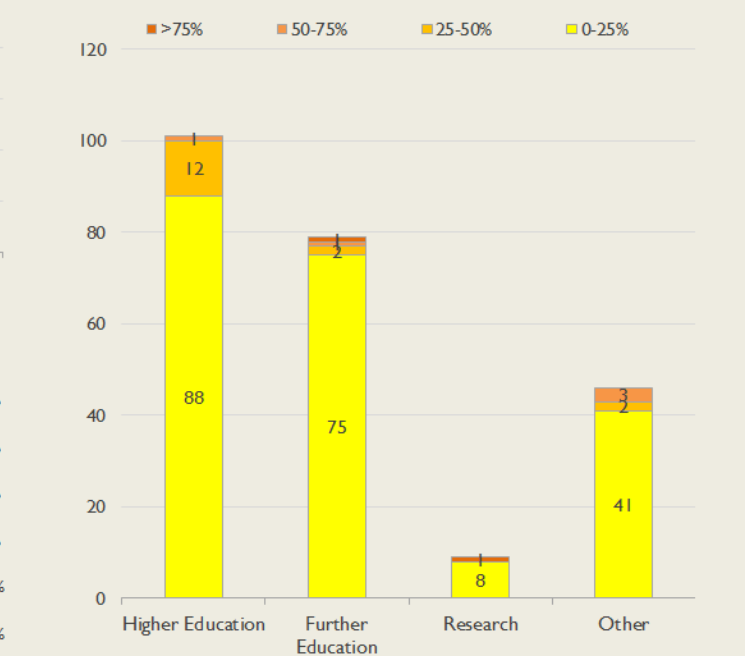

% Utilisation of Available Contractual Bandwidth at 90th Percentile