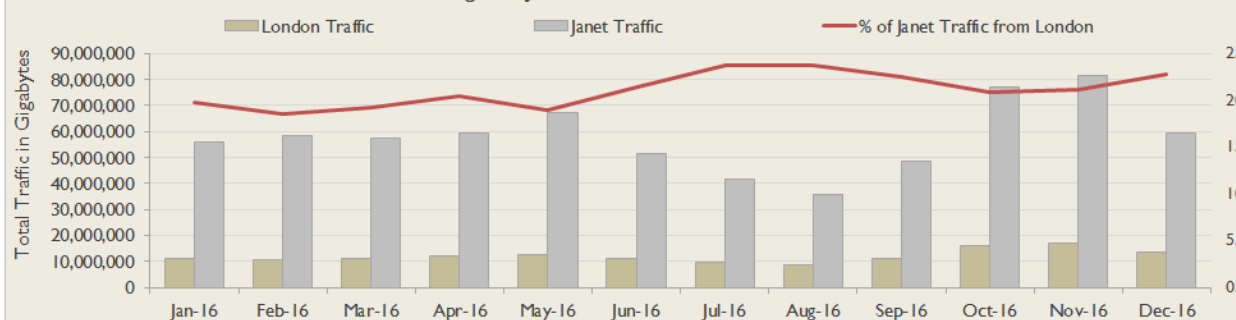

Average Availability of All Services in London				Average Availability of All Services in Janet			
Dec 2016	Equivalent Unavailability in Minutes per Service	12 Months Rolling	Equivalent Unavailability in Minutes per Service	Dec 2016	Equivalent Unavailability in Minutes per Service	12 Months Rolling	Equivalent Unavailability in Minutes per Service
99.93%	30	99.95%	240	99.98%	7	99.96%	203
Mean Time to Repair		Average Faults per Service per Year		Mean Time to Repair		Average Faults per Service per Year	
9h 48m		0.45		5h 59m		0.61	
Based on 153 faults over the last 24 months				Based on 1348 faults over the last 24 months			

London Service Outages - Last 12 Months

NB: Periods of scheduled and emergency maintenance are not included in reliability performance statistics

Connection Usage

Traffic usage is expressed as the sum, in gigabytes, of the volume of data carried in both directions in the month, for all links being charted

% Utilisation of Available Contractual Bandwidth at 90th Percentile

London Traffic Against Janet Traffic

Service Availability

The SLA target sets a minimum of 99.7% availability for each customer, averaged over a 12 month rolling period