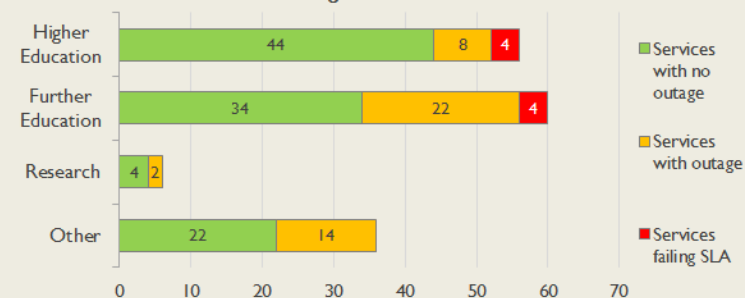

janet

London Service Report

December 2016

Service Reliability

The SLA sets a target minimum of 99.7% availability for each service averaged over a 12 month rolling period

Connections in London by Contractual Bandwidth

London Service Outages - Last 12 Months

NB: Periods of scheduled and emergency maintenance are not included in reliability performance statistics

Connection Usage

Traffic usage is expressed as the sum, in gigabytes, of the volume of data carried in both directions in the month, for all links being charted