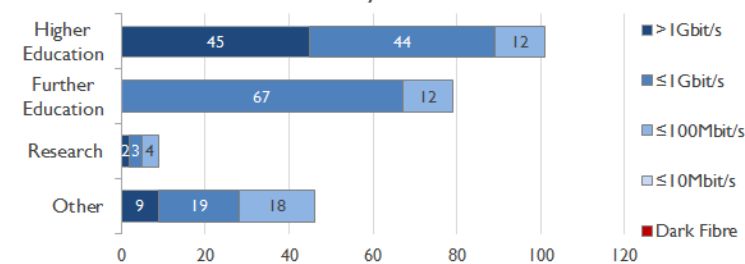

janet

London Service Report

December 2016

Service Reliability

The SLA sets a target minimum of 99.7% availability for each service averaged over a 12 month rolling period

Connections in London by Contractual Bandwidth

London Service Outages - Last 12 Months

NB: Periods of scheduled and emergency maintenance are not included in reliability performance statistics

Connection Usage

Traffic usage is expressed as the sum, in gigabytes, of the volume of data carried in both directions in the month, for all links being charted