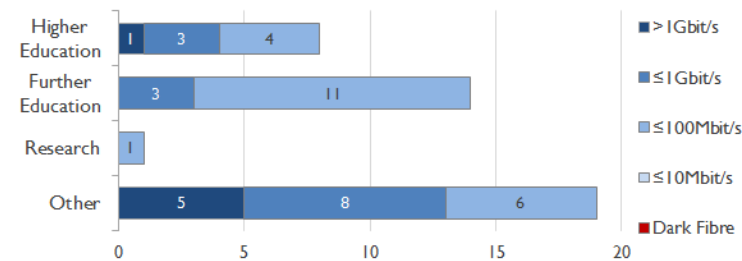

janet

Docklands Service Report

March 2016

Service Reliability

The SLA sets a target minimum of 99.7% availability for each service averaged over a 12 month rolling period

Connections in Docklands by Contractual Bandwidth

Average Availability of All Services in Docklands				Average Availability of All Services in Janet			
Mar 2016	Equivalent Unavailability in Minutes per Service	12 Months Rolling	Equivalent Unavailability in Minutes per Service	Mar 2016	Equivalent Unavailability in Minutes per Service	12 Months Rolling	Equivalent Unavailability in Minutes per Service
>99.99%	2	>99.99%	27	99.92%	34	99.95%	260
Mean Time to Repair		Average Faults per Service per Year		Mean Time to Repair		Average Faults per Service per Year	
1h 32m		1.03		5h 30m		0.69	
Based on 68 faults over the last 24 months				Based on 1489 faults over the last 24 months			

Docklands Service Outages - Last 12 Months

NB: Periods of scheduled and emergency maintenance are not included in reliability performance statistics

Connection Usage

Traffic usage is expressed as the sum, in gigabytes, of the volume of data carried in both directions in the month, for all links being charted