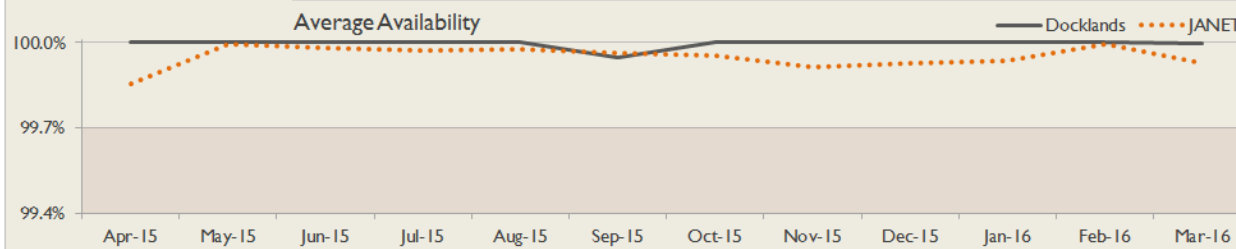

janet

Docklands Service Report

March 2016

Service Reliability

The SLA sets a target minimum of 99.7% availability for each service averaged over a 12 month rolling period

Connections in Docklands by Contractual Bandwidth

Average Availability of All Services in Docklands				Average Availability of All Services in Janet			
Mar 2016	Equivalent Unavailability in Minutes per Service	12 Months Rolling	Equivalent Unavailability in Minutes per Service	Mar 2016	Equivalent Unavailability in Minutes per Service	12 Months Rolling	Equivalent Unavailability in Minutes per Service
>99.99%	2	>99.99%	27	99.92%	34	99.95%	260
Mean Time to Repair		Average Faults per Service per Year		Mean Time to Repair		Average Faults per Service per Year	
1h 32m		1.03		5h 30m		0.69	
Based on 68 faults over the last 24 months				Based on 1489 faults over the last 24 months			

Docklands Service Outages - Last 12 Months

NB: Periods of scheduled and emergency maintenance are not included in reliability performance statistics

Connection Usage

Traffic usage is expressed as the sum, in gigabytes, of the volume of data carried in both directions in the month, for all links being charted

% Utilisation of Available Contractual Bandwidth at 90th Percentile

Docklands Traffic Against Janet Traffic

Service Availability

The SLA target sets a minimum of 99.7% availability for each customer, averaged over a 12 month rolling period