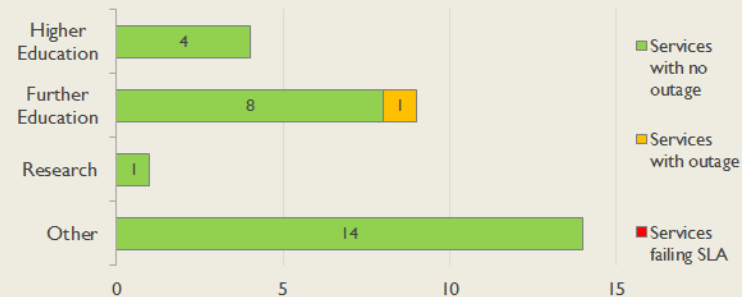

janet

Docklands Service Report

March 2016

Service Reliability

The SLA sets a target minimum of 99.7% availability for each service averaged over a 12 month rolling period

Connections in Docklands by Contractual Bandwidth

Average Availability of All Services in Docklands				Average Availability of All Services in Janet			
Mar 2016	Equivalent Unavailability in Minutes per Service	12 Months Rolling	Equivalent Unavailability in Minutes per Service	Mar 2016	Equivalent Unavailability in Minutes per Service	12 Months Rolling	Equivalent Unavailability in Minutes per Service
>99.99%	2	>99.99%	27	99.92%	34	99.95%	260
Mean Time to Repair		Average Faults per Service per Year		Mean Time to Repair		Average Faults per Service per Year	
1h 32m		1.03		5h 30m		0.69	
Based on 68 faults over the last 24 months				Based on 1489 faults over the last 24 months			

Docklands Service Outages - Last 12 Months

NB: Periods of scheduled and emergency maintenance are not included in reliability performance statistics

Connection Usage

Traffic usage is expressed as the sum, in gigabytes, of the volume of data carried in both directions in the month, for all links being charted

% Utilisation of Available Contractual Bandwidth at 90th Percentile

Docklands Traffic Against Janet Traffic

Service Availability

The SLA target sets a minimum of 99.7% availability for each customer, averaged over a 12 month rolling period