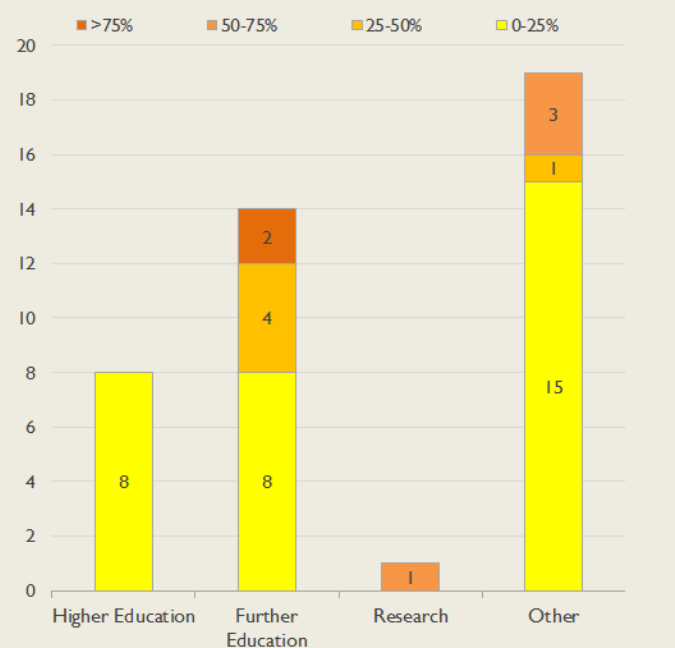

Docklands Service Outages - Last 12 Months

NB: Periods of scheduled and emergency maintenance are not included in reliability performance statistics

Connection Usage

Traffic usage is expressed as the sum, in gigabytes, of the volume of data carried in both directions in the month, for all links being charted

% Utilisation of Available Contractual Bandwidth at 90th Percentile

Docklands Traffic Against Janet Traffic

Service Availability

The SLA target sets a minimum of 99.7% availability for each customer, averaged over a 12 month rolling period