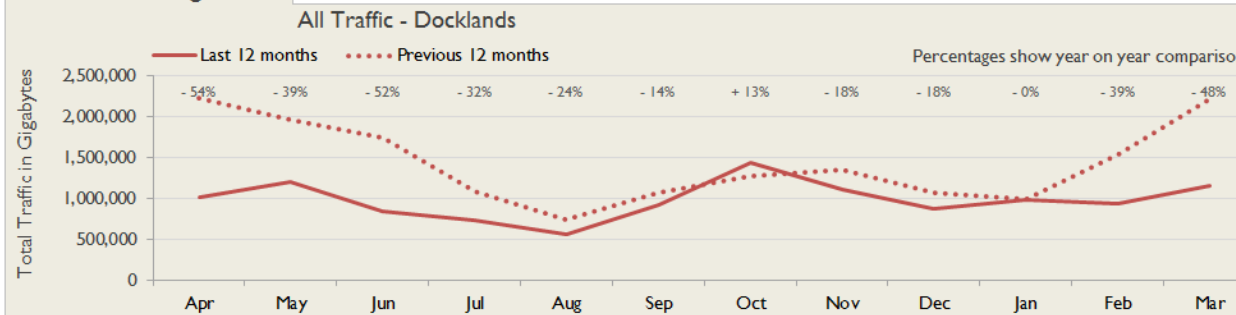

janet

Docklands Service Report

March 2016

Service Reliability

The SLA sets a target minimum of 99.7% availability for each service averaged over a 12 month rolling period

Connections in Docklands by Contractual Bandwidth

Average Availability of All Services in Docklands				Average Availability of All Services in Janet			
Mar 2016	Equivalent Unavailability in Minutes per Service	12 Months Rolling	Equivalent Unavailability in Minutes per Service	Mar 2016	Equivalent Unavailability in Minutes per Service	12 Months Rolling	Equivalent Unavailability in Minutes per Service
>99.99%	2	>99.99%	27	99.92%	34	99.95%	260
Mean Time to Repair		Average Faults per Service per Year		Mean Time to Repair		Average Faults per Service per Year	
1h 32m		1.03		5h 30m		0.69	
Based on 68 faults over the last 24 months				Based on 1489 faults over the last 24 months			

Docklands Service Outages - Last 12 Months

NB: Periods of scheduled and emergency maintenance are not included in reliability performance statistics

Connection Usage

Traffic usage is expressed as the sum, in gigabytes, of the volume of data carried in both directions in the month, for all links being charted

% Utilisation of Available Contractual Bandwidth at 90th Percentile

Docklands Traffic Against Janet Traffic

Service Availability

The SLA target sets a minimum of 99.7% availability for each customer, averaged over a 12 month rolling period