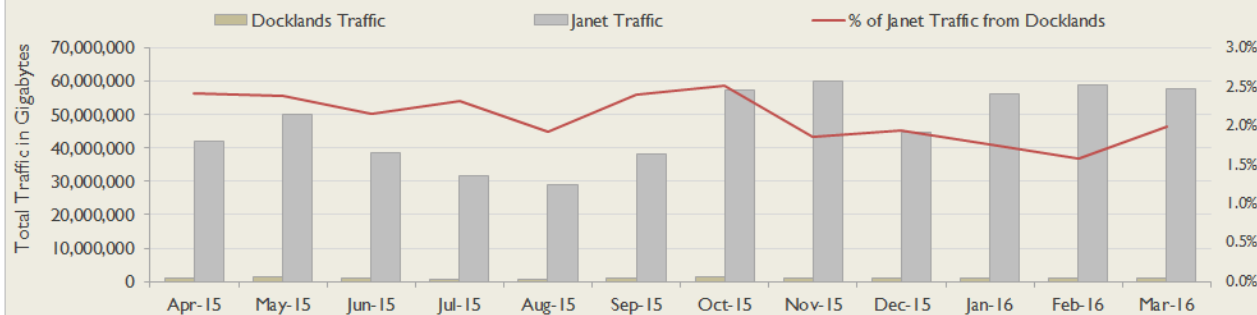

Average Availability of All Services in Docklands				Average Availability of All Services in Janet			
Mar 2016	Equivalent Unavailability in Minutes per Service	12 Months Rolling	Equivalent Unavailability in Minutes per Service	Mar 2016	Equivalent Unavailability in Minutes per Service	12 Months Rolling	Equivalent Unavailability in Minutes per Service
>99.99%	2	>99.99%	27	99.92%	34	99.95%	260
Mean Time to Repair		Average Faults per Service per Year		Mean Time to Repair		Average Faults per Service per Year	
1h 32m		1.03		5h 30m		0.69	
Based on 68 faults over the last 24 months				Based on 1489 faults over the last 24 months			

Docklands Service Outages - Last 12 Months

NB: Periods of scheduled and emergency maintenance are not included in reliability performance statistics

Connection Usage

Traffic usage is expressed as the sum, in gigabytes, of the volume of data carried in both directions in the month, for all links being charted

% Utilisation of Available Contractual Bandwidth at 90th Percentile

Docklands Traffic Against Janet Traffic

Service Availability

The SLA target sets a minimum of 99.7% availability for each customer, averaged over a 12 month rolling period